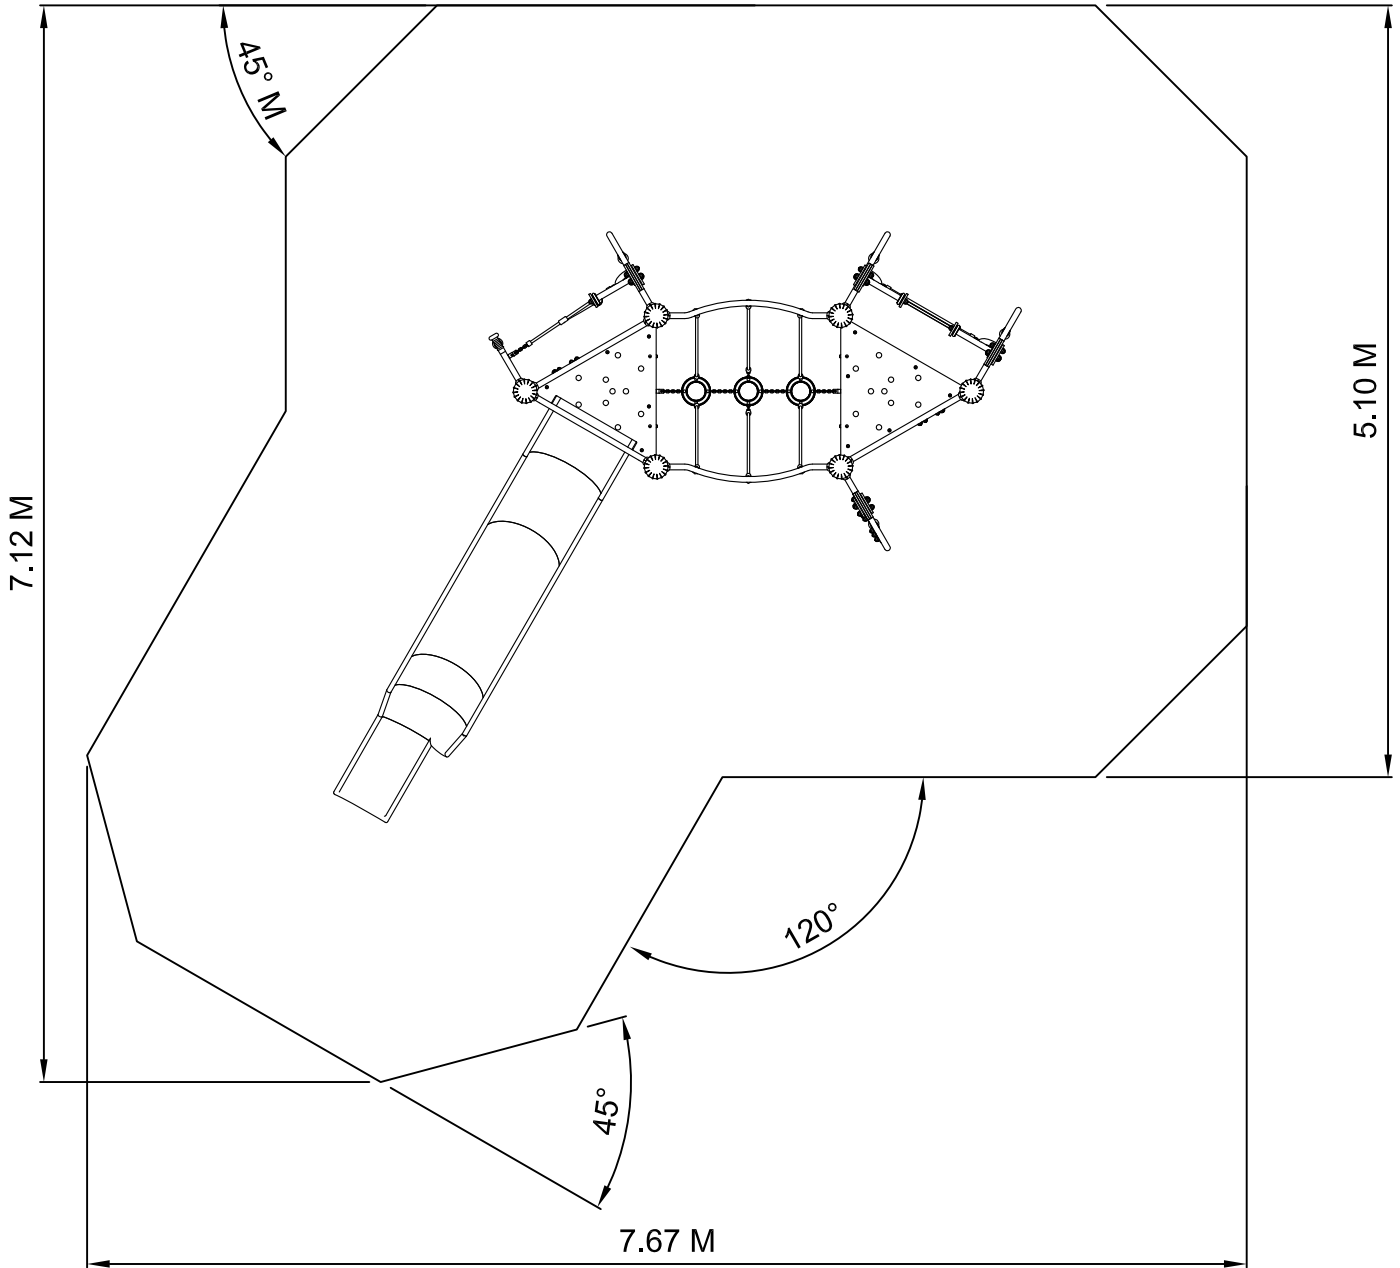

PNU002 - PNW002

Drawn SH

Scale 1:50 @ A4 21.07.17

design
make
play
SutcliffePlay

SAFETY SURFACING
AREA 38.5M²
PERIMETER 24.8M
HIC 1.6M

PRODUCT SPECIFICS

Age Range 8+ Years

Play Type Physical, Locomotor, Climbing, Social
Imagination, Sliding, Challenging

DO NOT SCALE FROM THIS DRAWING
THIS DRAWING MUST NOT BE USED
FOR INSTALLATION PURPOSES.