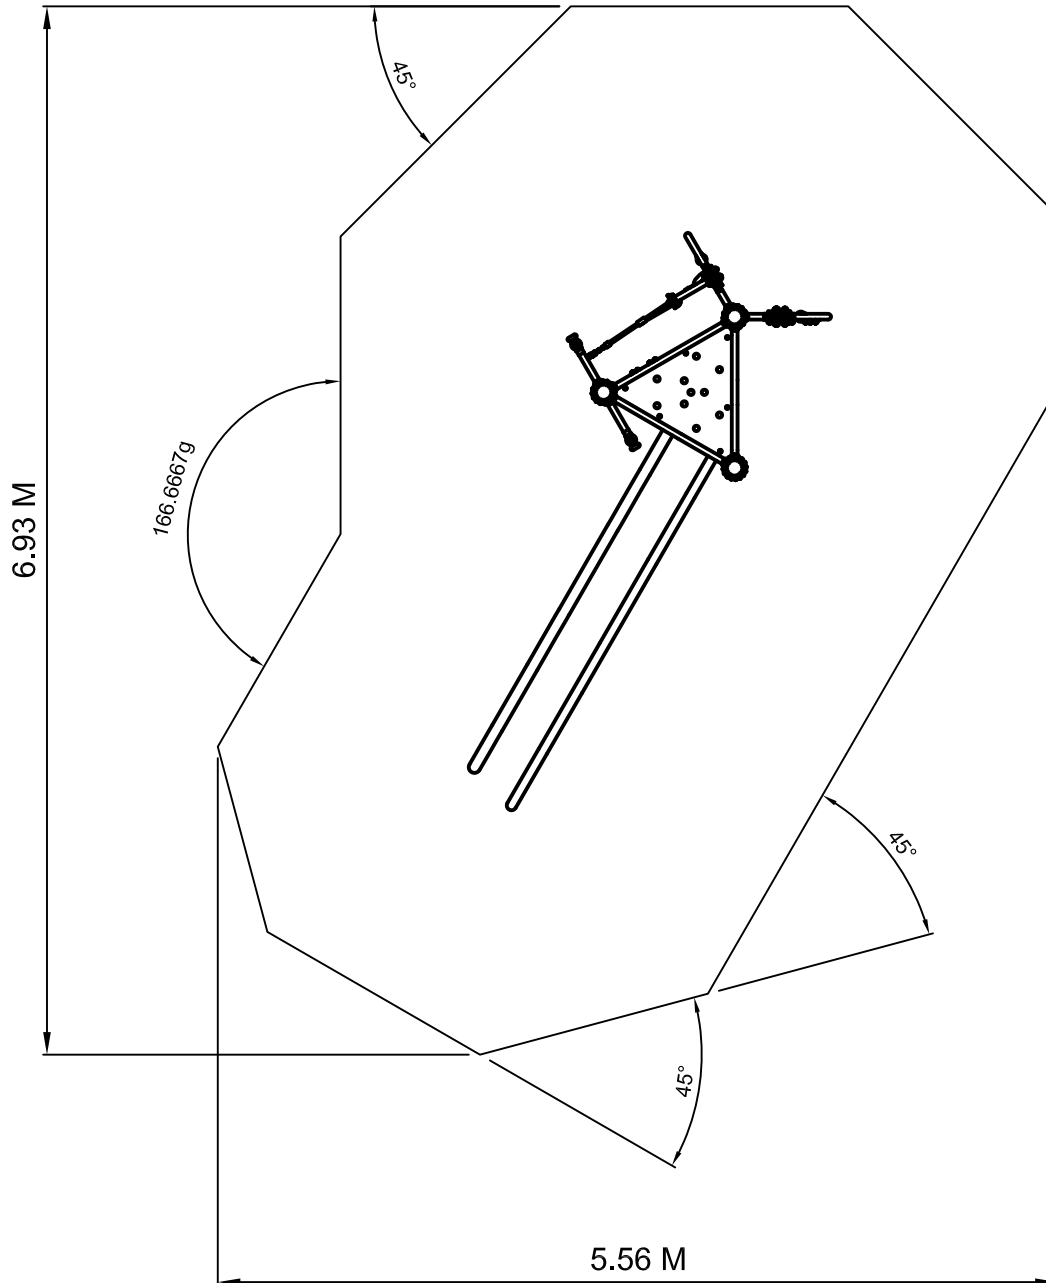

PNU001 - PNW001

Drawn SH

Scale 1:50 @ A4 31.05.17

design
make
play
SutcliffePlay

SAFETY SURFACING
AREA 26.1M²
PERIMETER 19.8M
HIC 1.6M

PRODUCT SPECIFICS

Age Range 8+ Years

Play Type Physical, Locomotor, Climbing, Social
Imagination, Sliding, Challenging

DO NOT SCALE FROM THIS DRAWING
THIS DRAWING MUST NOT BE USED
FOR INSTALLATION PURPOSES.