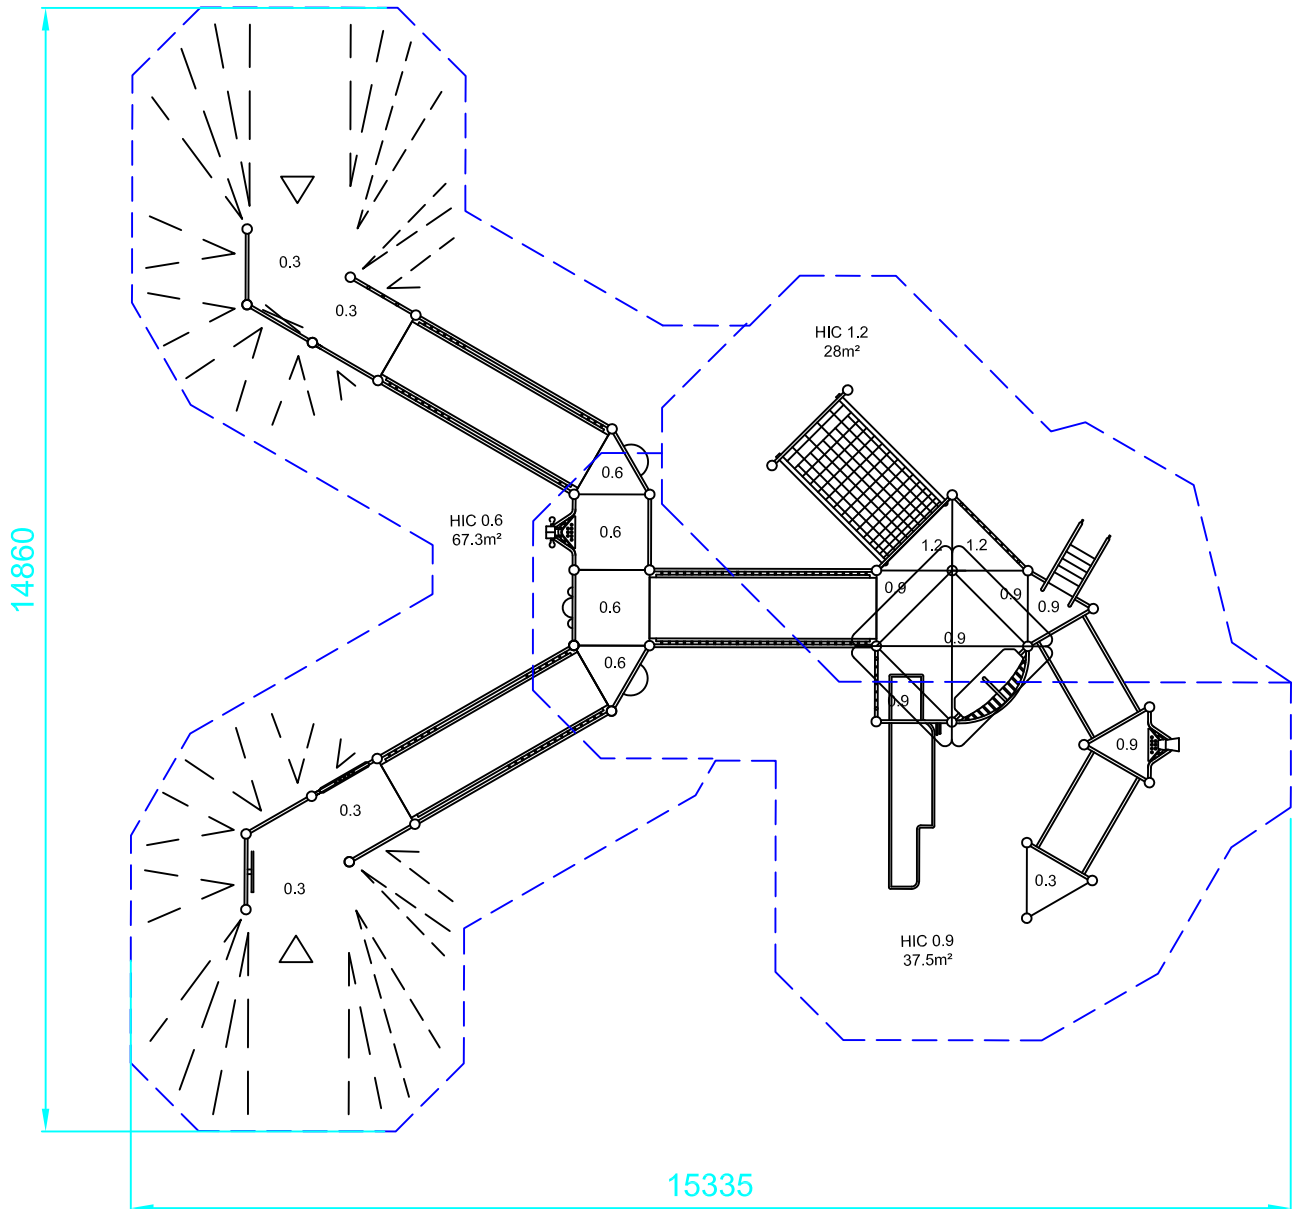

# PZW885

Dwn PM Scale 1:100@A4 20/05/20  
Rev 01

design  
make  
play  
**SutcliffePlay**

**SURFACE REQUIRED**  
HIC 0.6m, 0.9m & 1.2m

AREA 132.8m<sup>2</sup>  
PERIMETER 63.4m

## PRODUCT SPECIFICS

Age  
Range 3 - 10 years

Play Type Physical, locomotor, inclusive

DO NOT SCALE FROM THIS DRAWING  
THIS DRAWING MUST NOT BE USED  
FOR INSTALLATION PURPOSES.