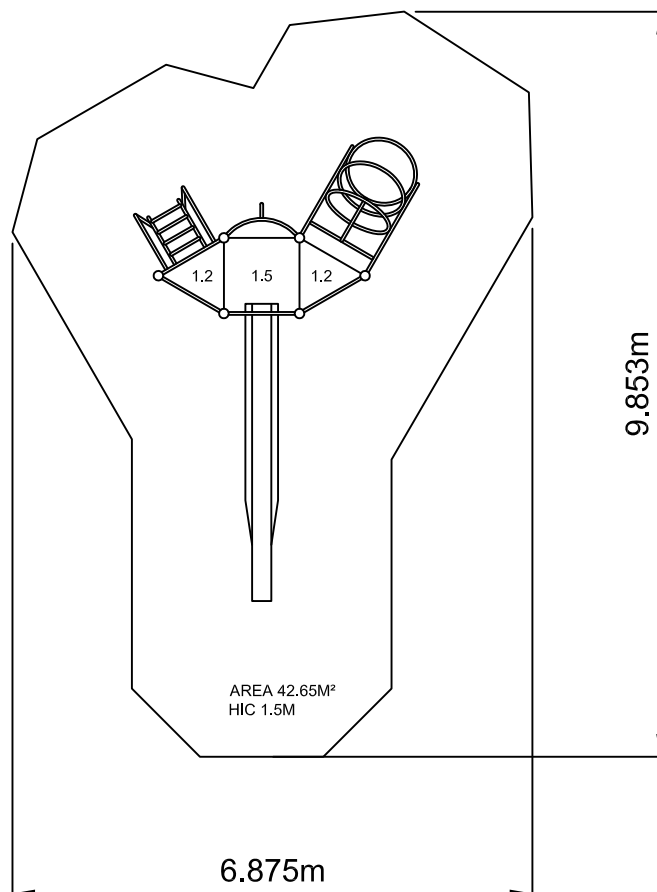

PZU-PZW867 Playzone Unit

Dwn SH Scale 1:100@A4 15.08.16

design
make
play
SutcliffePlay

SAFETY SURFACING

AREA 42.65m²

PERIMETER 27.9m

HIC 1.5m

PRODUCT SPECIFICS

Age

Range 4 -11 years

Play Type Physical, social,
challenging, locomotor

DO NOT SCALE FROM THIS DRAWING
THIS DRAWING MUST NOT BE USED
FOR INSTALLATION PURPOSES.