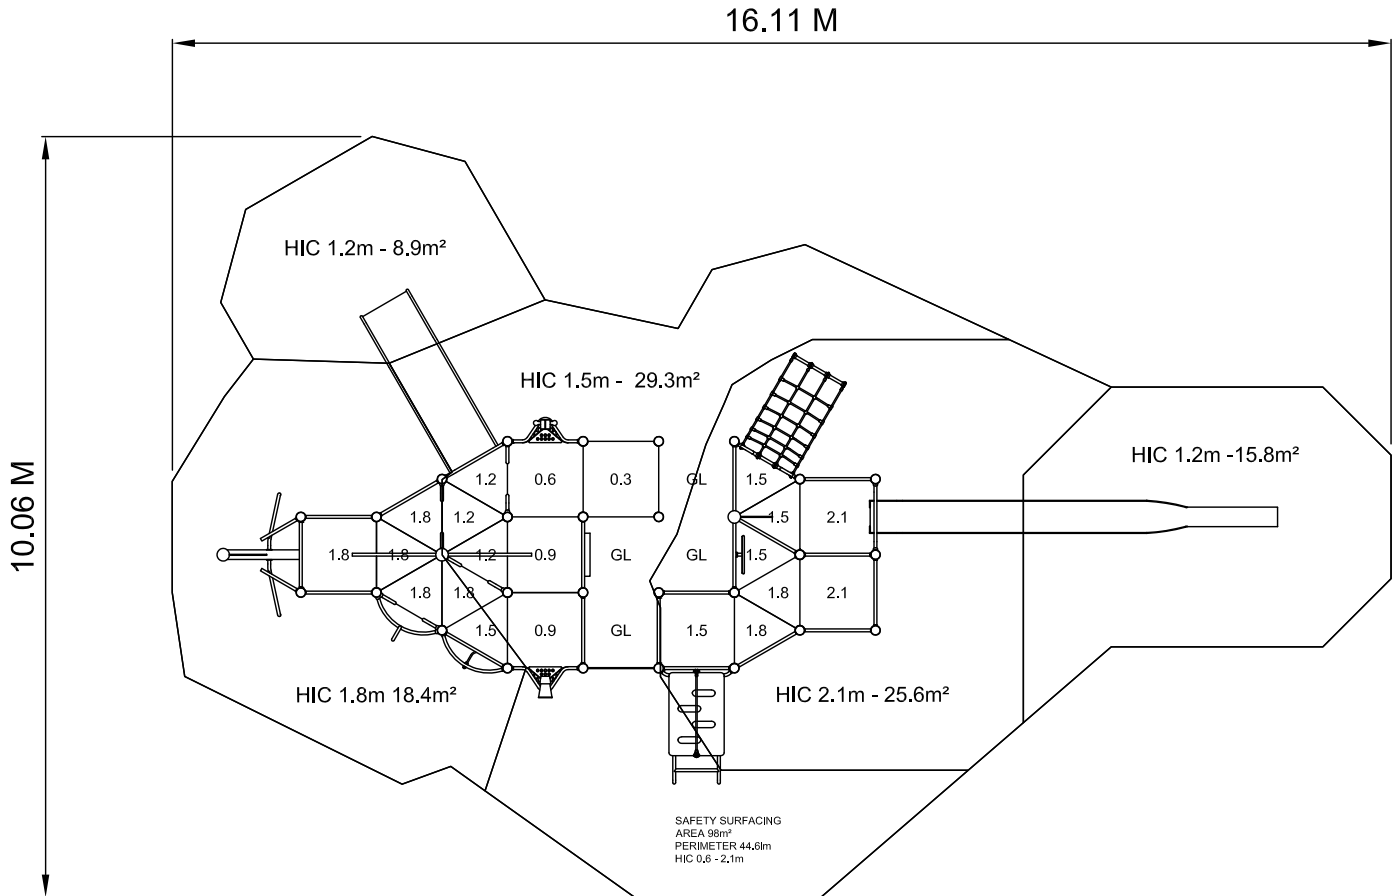

Flagship PZU/PZW855

Drawn By SH Scale 1:100 @ A4

Rev 01 - Date 15.02.21

design
make
play
SutcliffePlay

SAFETY SURFACING
 AREA 98m²
 PERIMETER 44.6 m
 HIC 0.6 - 2.1m

PRODUCT SPECIFICS
 Age Range 6 - 14 Years
 Play Type Physical, Social, Imaginative,
 Challenging and Intellectual.

DO NOT SCALE FROM THIS DRAWING
THIS DRAWING MUST NOT BE USED
FOR INSTALLATION PURPOSES.