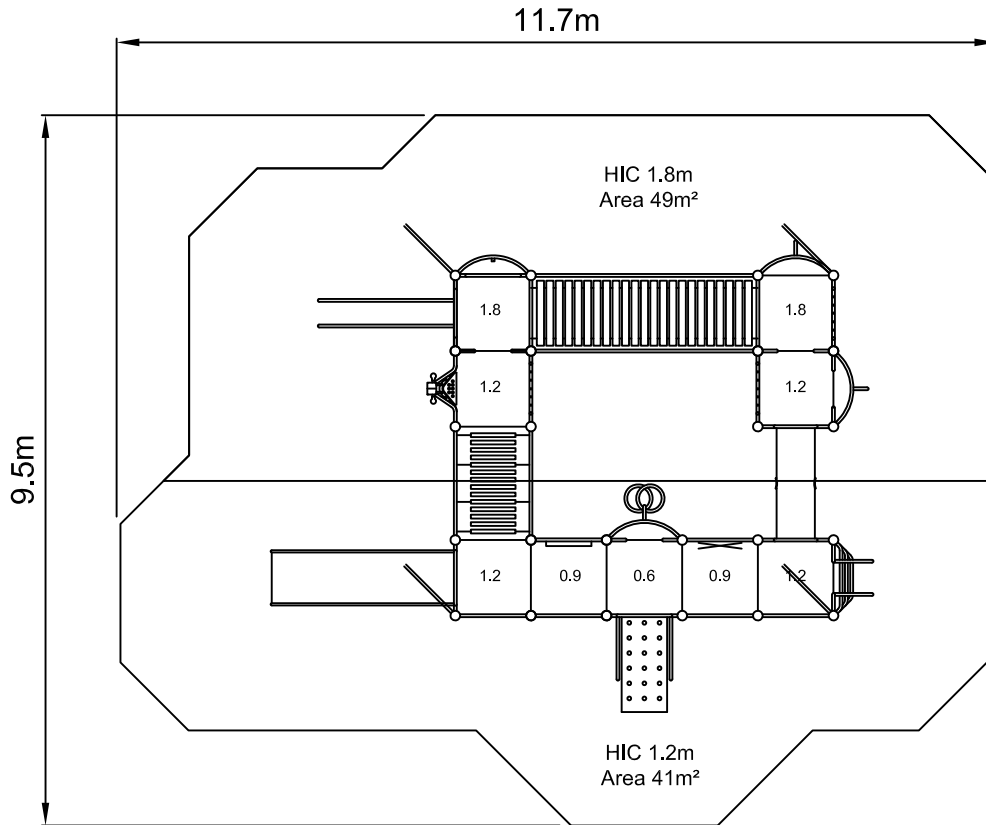

PZU-PZW816 Mini'El Castillo'

AW Scale 1:100@A4 12/12/11

Good design
for children
SutcliffePlay

PRODUCT SPECIFICS

Age

Range 3 - 14 years

Play Type Imaginative, Physical, social, challenging, locomotor

SAFETY SURFACING

AREA 90m²

PERIMETER 37.5m

HIC 1.8m 49m²

HIC 1.2m 41m²

DO NOT SCALE FROM THIS DRAWING
THIS DRAWING MUST NOT BE USED
FOR INSTALLATION PURPOSES.

UNIT INCLUDES

UNIT INCLUDES	QTY			
PZA080 High Steel Barrier	3	DZA015	Binocular Rail	1
DZD300 300m Deck Infill	4	DZA060	Net Bridge	1
DZD320 600m Deck Infill	2	DZS120	1.2m Slide	1
DZD100 Square Deck	9	DZA255	Chute Entrance	1
PZA010 D Rails	6	DZA085	Mirror Panel	1
PZA150 1.8m Firemans Pole	1	DZA185	Rotary Puzzle Panel	1
PZT226 Arch Top Rail	2	ZAA938	Shield Panel	2 (priced as head thro')
PZA130 1.2m Firemans Pole	1	ZAA937	Flag Panel	4 (priced as head thro')
DZA280 1.5m Tunnel	1	ZAA936	Cross Panel	2 (priced as wave)
DZA095 Arch Top Rail	3	ZAA994	Castle Panel	3 (priced as plain)
PZA320 3m Suspension Bridge	1	DZA005	D Rails	2
PZA450 1.8m Rope Climb	1	DZA130	0.6m Ring Climber	1
ZAA991 1.8m Slide Bars	1	DZA105	0.6 Climp-up Ramp	1
		DZA125	1.2 Steel Ladder	1
		Posts	83.55m	