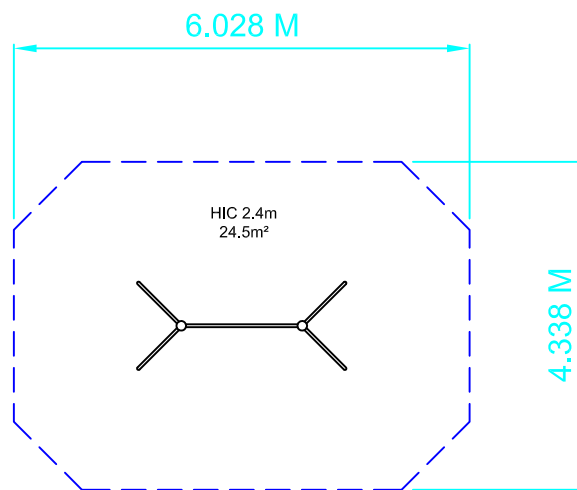

1.6M Climbing Wall

PZU-PZW788

Dwn BF Scale 1:100@A4 17.03.17

design
make
play
SutcliffePlay

SAFETY SURFACING
AREA 24.5M²
PERIMETER 19M
HIC 2.4M

PRODUCT SPECIFICS
Age Range 6 + Years
Play Type Physical, Challenging,
Locomotor.

DO NOT SCALE FROM THIS DRAWING
THIS DRAWING MUST NOT BE USED
FOR INSTALLATION PURPOSES.