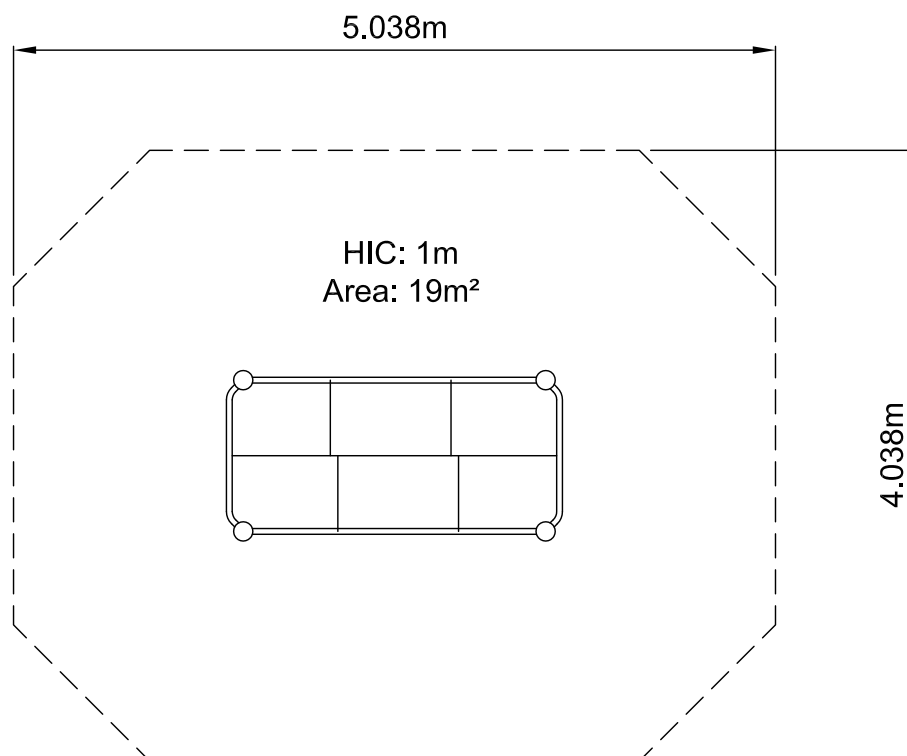

Rope Bridge

PZU-PZW786

Dwn BF Scale 1:50@A4 17.03.17

Rev 02 - SH 13.03.18

design
make
play
SutcliffePlay

SAFETY SURFACING

AREA 19m²

PERIMETER 16m

HIC 1.0m

PRODUCT SPECIFICS

Age Range 6 + Years

Play Type Physical, Challenging,
Locomotor.

DO NOT SCALE FROM THIS DRAWING
THIS DRAWING MUST NOT BE USED
FOR INSTALLATION PURPOSES.