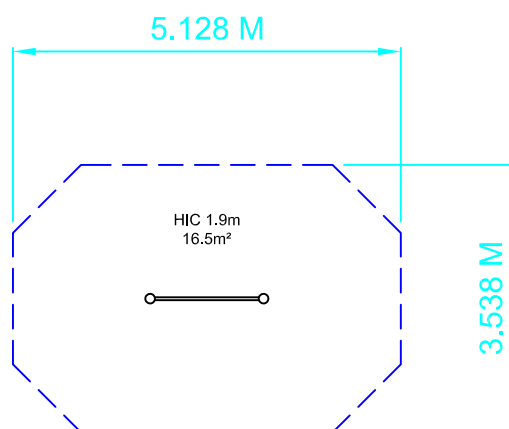

# Ladder Wall

PZU-PZW783

Dwn BF Scale 1:100@A4 17.03.17

design  
make  
play  
**SutcliffePlay**

**SAFETY SURFACING**  
AREA 16.5M<sup>2</sup>  
PERIMETER 15M  
HIC 1.9M

**PRODUCT SPECIFICS**  
Age Range 6 + Years  
Play Type Physical, Challenging,  
Locomotor.

**DO NOT SCALE FROM THIS DRAWING**  
**THIS DRAWING MUST NOT BE USED**  
**FOR INSTALLATION PURPOSES.**