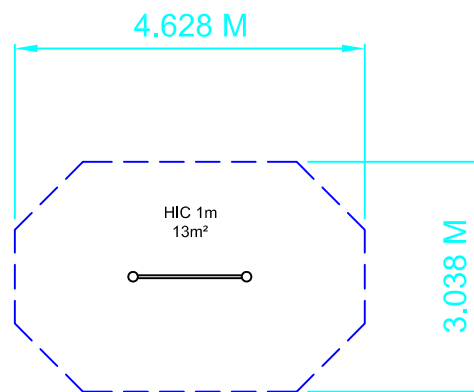

Rollover Bar

PZU-PZW782

Dwn BF Scale 1:100@A4 17.03.17

design
make
play
SutcliffePlay

SAFETY SURFACING
AREA 13M²
PERIMETER 13M
HIC 1.0M

PRODUCT SPECIFICS
Age Range 6 + Years
Play Type Physical, Challenging,
Locomotor.

DO NOT SCALE FROM THIS DRAWING
THIS DRAWING MUST NOT BE USED
FOR INSTALLATION PURPOSES.