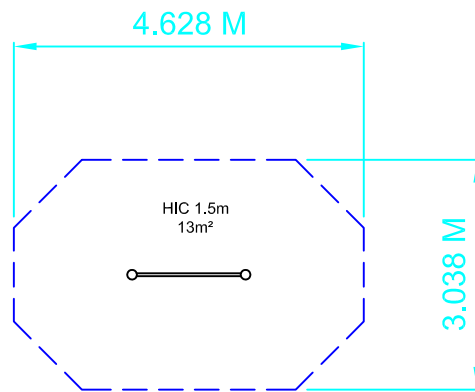

Chinup Bar

PZU-PZW781

Dwn BF Scale 1:100@A4 17.03.17

design
make
play
SutcliffePlay

SAFETY SURFACING
AREA 13M²
PERIMETER 13M
HIC 1.5M

PRODUCT SPECIFICS
Age Range 6 + Years
Play Type Physical, Challenging,
Locomotor.

**DO NOT SCALE FROM THIS DRAWING
THIS DRAWING MUST NOT BE USED
FOR INSTALLATION PURPOSES.**