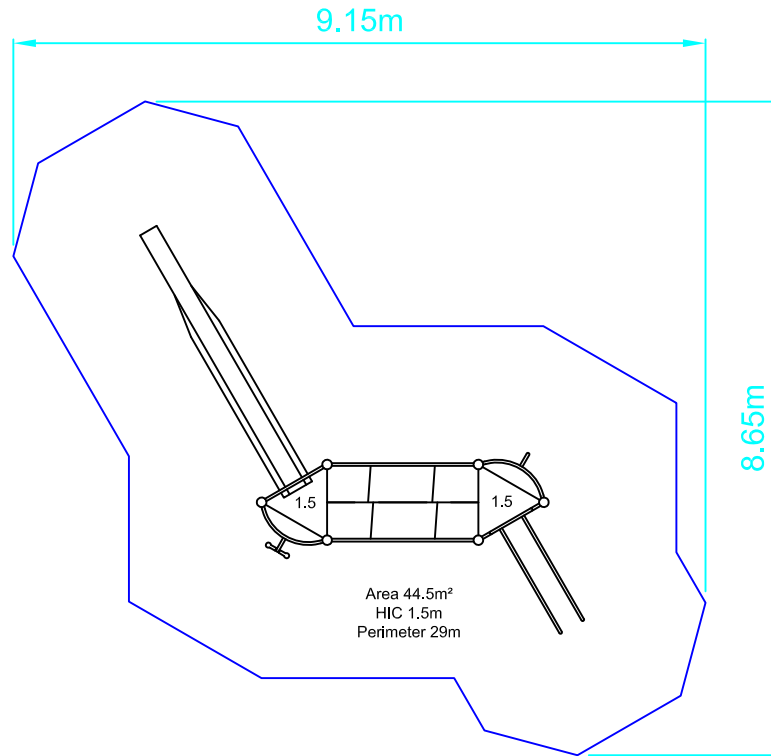

Playzone Unit PZU-PZW768

(Quote No. 5602965)

Dwn AG Scale 1:100@A4 29.4.08

Good design
for children
SutcliffePlay

SAFETY SURFACING

AREA 44.5m²

PERIMETER 29m

HIC 1.5m

PRODUCT SPECIFICS

Age

Range 4 - 10 years

Play Type Physical, locomotor

UNIT INCLUDES

UNIT INCLUDES		QTY
DZD200	Triangular decks	2
PZT555	1.5m Slide bars	1
PZT226	Arch top rail	1
PZA140	1.5m Fireman's pole	1
PZA190	Rope bridge	1
PZA520	1.5m Pole climb	1
PZS240	1.5m Trad slide	1
PZA050	Arch entrance	1
POSTS	20.1m	

**DO NOT SCALE FROM THIS DRAWING
THIS DRAWING MUST NOT BE USED
FOR INSTALLATION PURPOSES.**

This unit is suitable for grass installation without safety surfacing if it is sited in a low usage playground. However wear pads of impact absorbing surfacing may be required under areas that sustain intensive use e.g. under slide runouts, fireman's poles and access and exit points, taking care that no trip points or hard edges occur.