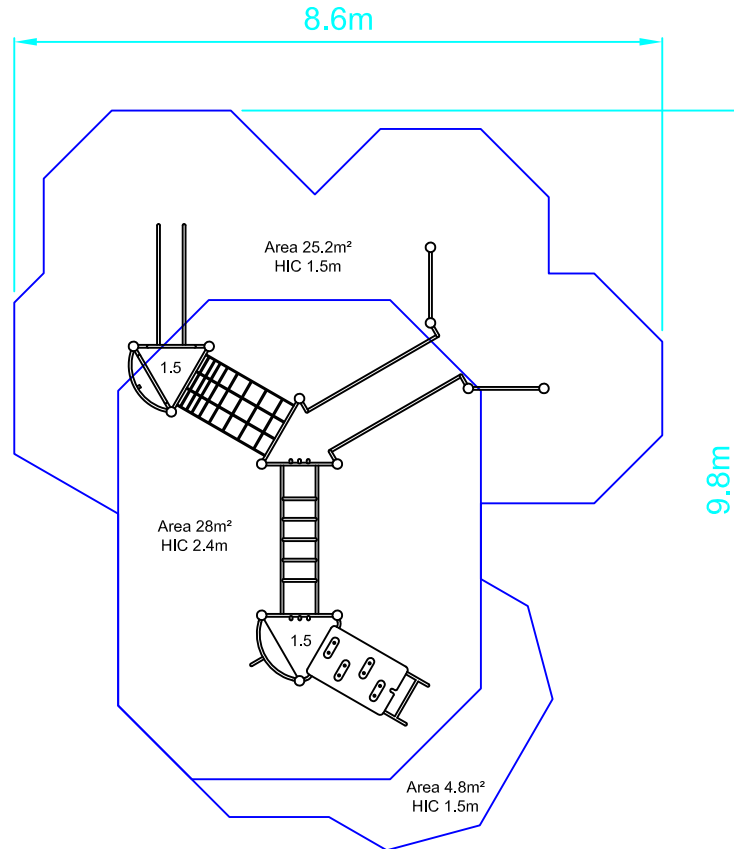

Playzone Unit PZU-PZW765

(Quote No. 5602967)

Dwn AG Scale 1:100@A4 13.5.08

Good design
for children
SutcliffePlay

SAFETY SURFACING

AREA 58m²

PERIMETER 33.5m

HIC 1.5m 30m²

HIC 2.4m 28m²

PRODUCT SPECIFICS

Age

Range 4 - 10 years

Play Type Physical, locomotor, challenging

UNIT INCLUDES

		QTY
DZD200	Triangular decks	2
PZA212	1m Straight rails	4
PZT710	Parallel bars	1
PZA232	2m Incl Hand over hand	1
PZA140	1.5m Fireman's pole	1
PZA610	1.5m Pull up ramp	1
PZT555	1.5m Slide bars	1
PZT226	Arch top rails	3
PZA440	1.5m Rope climb	1
PZA400	1.5m Scramble net	1
POSTS	40.3m	

**DO NOT SCALE FROM THIS DRAWING
THIS DRAWING MUST NOT BE USED
FOR INSTALLATION PURPOSES.**

Part of this unit is suitable for grass installation without safety surfacing if it is sited in a low usage playground. However wear pads of impact absorbing surfacing may be required under areas that sustain intensive use e.g. under slide runouts, fireman's poles and access and exit points, taking care that no trip points or hard edges occur (with wear pads and other safety surfacing).