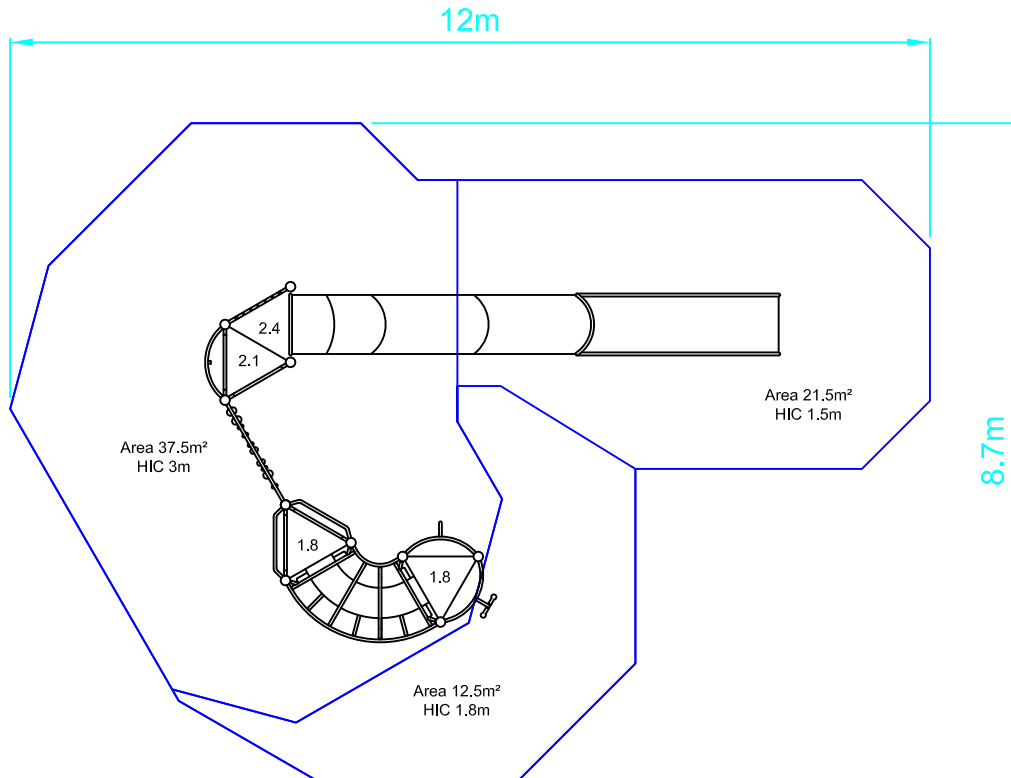

Playzone Unit PZU-PZW764

(Quote No. 5602966)

Dwn AG Scale 1:100@A4 13.5.08

Good design
for children
SutcliffePlay

SAFETY SURFACING

AREA 71.5m²

PERIMETER 35m

HIC 3.0m 37.5m²

HIC 1.8m 12.5m²

HIC 1.5m 21.5m²

PRODUCT SPECIFICS

Age

Range 6 - 10 years

Play Type Physical, locomotor, challenging

UNIT INCLUDES

		QTY
DZD200	Triangular decks	4
SCP400	2.4m Tunnel Slide	1
PZA970	Tunnel chute entrance	1
PZA080	High steel barrier	1
PZA460	2.1m Rope climb	1
PZT075	3m high Climbing wall	1
PZT226	Arch top rail	4
PZA150	1.8m Fireman's pole	1
PZA530	1.8m Pole climb	1
PZT910	Hoop bridge	1
PZA210	Single rungs	8
POSTS	39.7m	

DO NOT SCALE FROM THIS DRAWING
THIS DRAWING MUST NOT BE USED
FOR INSTALLATION PURPOSES.