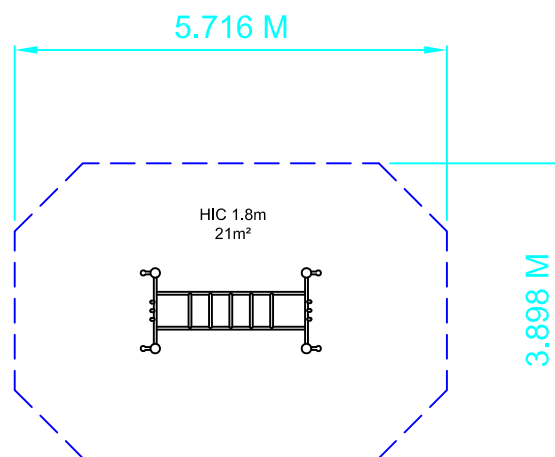

Hand Over Hand

PZU-PZW580

Dwn BF Scale 1:100@A4 17.03.17

design
make
play
SutcliffePlay

SAFETY SURFACING
AREA 21M²
PERIMETER 17M
HIC 1.8M

PRODUCT SPECIFICS
Age Range 6 + Years
Play Type Physical, Challenging,
Locomotor.

**DO NOT SCALE FROM THIS DRAWING
THIS DRAWING MUST NOT BE USED
FOR INSTALLATION PURPOSES.**