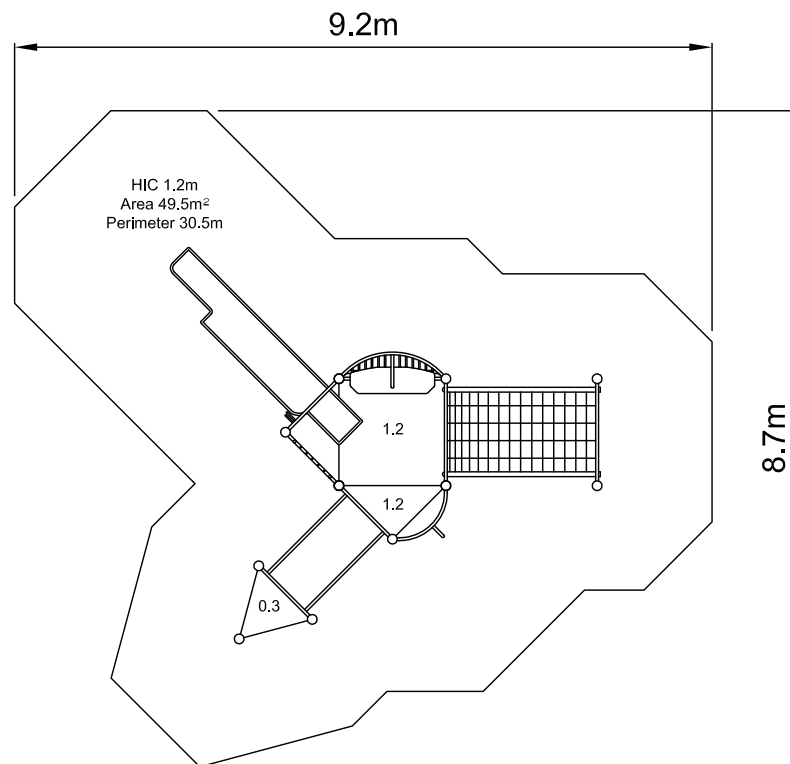

# 2 Up, 2 Down PZU-PZW523

Scale 1:100 @ A4  
Rev 01 - 06.11.20

design  
make  
play  
**SutcliffePlay**

## SAFETY SURFACING

AREA 49.5m<sup>2</sup>  
PERIMETER 30.5m  
HIC 1.2m

## PRODUCT SPECIFICS

Age Range 3 - 10 years

Play Type Physical, social, inclusive

DO NOT SCALE FROM THIS DRAWING  
THIS DRAWING MUST NOT BE USED  
FOR INSTALLATION PURPOSES.