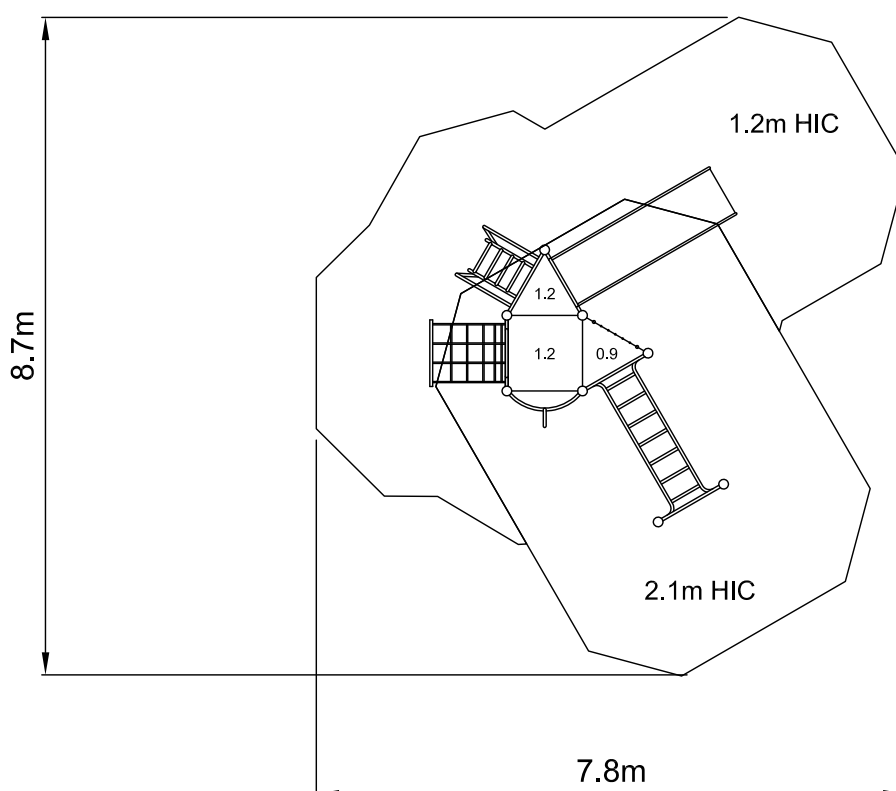

PZU-PZW424 Playzone Unit

Dwn SH Scale 1:100@A4 15.08.16

Rev 02 - 30.07.18

design
make
play
SutcliffePlay

AREA 44.5m²
PERIMETER 27.6m

HIC 2.1m 23.4m²
HIC 1.2m 21.04m²

PRODUCT SPECIFICS

Age
Range 4 - 10 years

Play Type Physical, social,
challenging, locomotor

DO NOT SCALE FROM THIS DRAWING
THIS DRAWING MUST NOT BE USED
FOR INSTALLATION PURPOSES.