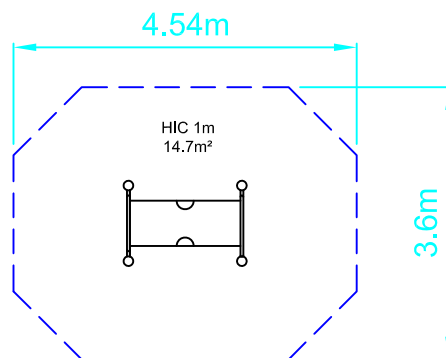

Freestanding Tunnel

PZU-PZW353

Dwn BF Scale 1:100@A4 17.03.17

design
make
play
SutcliffePlay

SAFETY SURFACING
AREA 14.7M²
PERIMETER 14M
HIC 1M

PRODUCT SPECIFICS
Age Range 6 + Years
Play Type Physical, Challenging,
Locomotor.

DO NOT SCALE FROM THIS DRAWING
THIS DRAWING MUST NOT BE USED
FOR INSTALLATION PURPOSES.