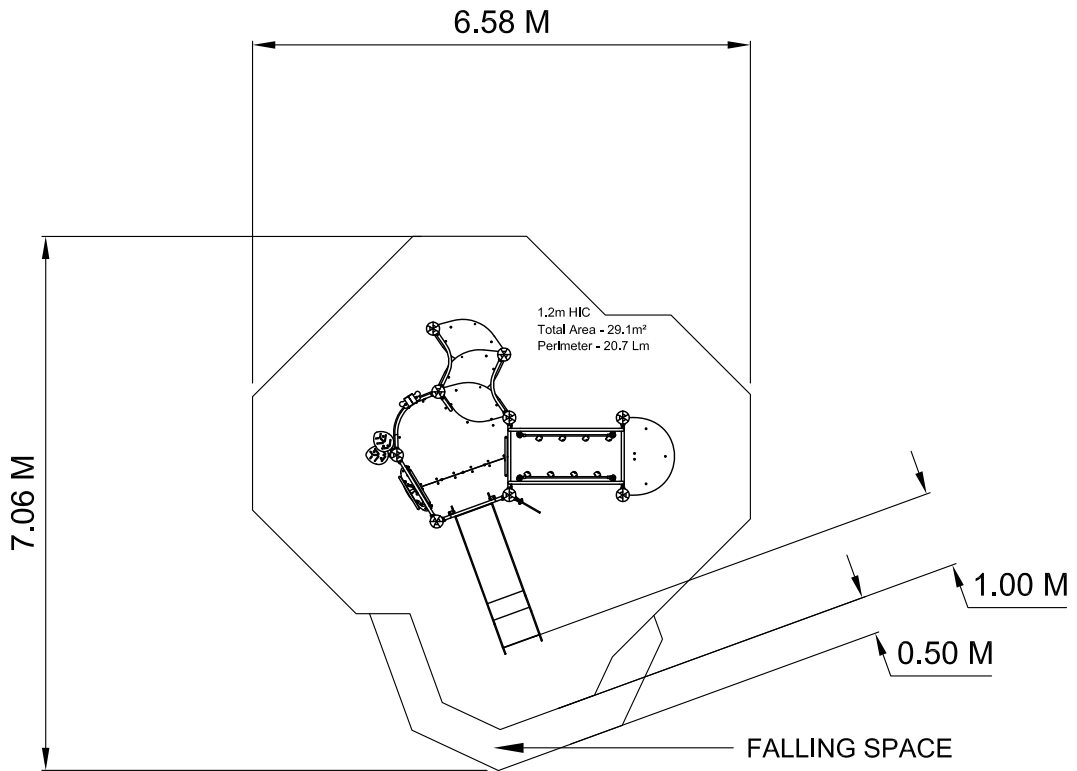

OTU225 - OTW225

Drawn SH Scale 1:100 @ A4 06.07.18

Rev 00

design
make
play
SutcliffePlay

SAFETY SURFACING
AREA 29.1m²
PERIMETER 20.7m
HIC 1.2M

PRODUCT SPECIFICS
Age Range 4 - 12 Years
Play Type Physical, Locomotor, Climbing, Social
Imagination, Sliding, Challenging

DO NOT SCALE FROM THIS DRAWING
THIS DRAWING MUST NOT BE USED
FOR INSTALLATION PURPOSES.