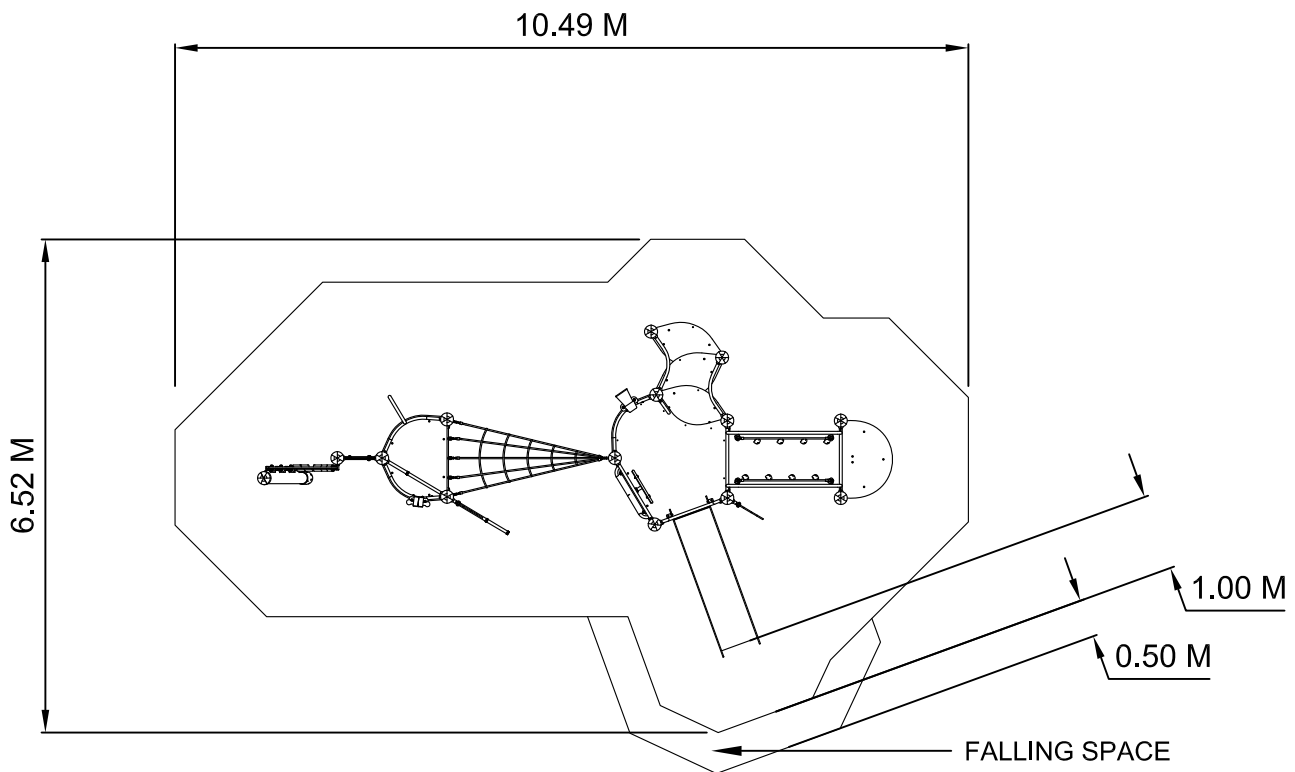

OTU215 - OTW215

Drawn SH Scale 1:100 @ A4 19.02.18

Rev 00

design
make
play
SutcliffePlay

1.2m HIC

Total Area - 45.7m²
Perimeter - 28.4 Lm

SAFETY SURFACING
AREA 45.7m²
PERIMETER 28.4m
HIC 1.2M

PRODUCT SPECIFICS

Age Range 6 - 14 Years
Play Type Physical, Locomotor, Climbing, Social
Imagination, Sliding, Challenging

**DO NOT SCALE FROM THIS DRAWING
THIS DRAWING MUST NOT BE USED
FOR INSTALLATION PURPOSES.**