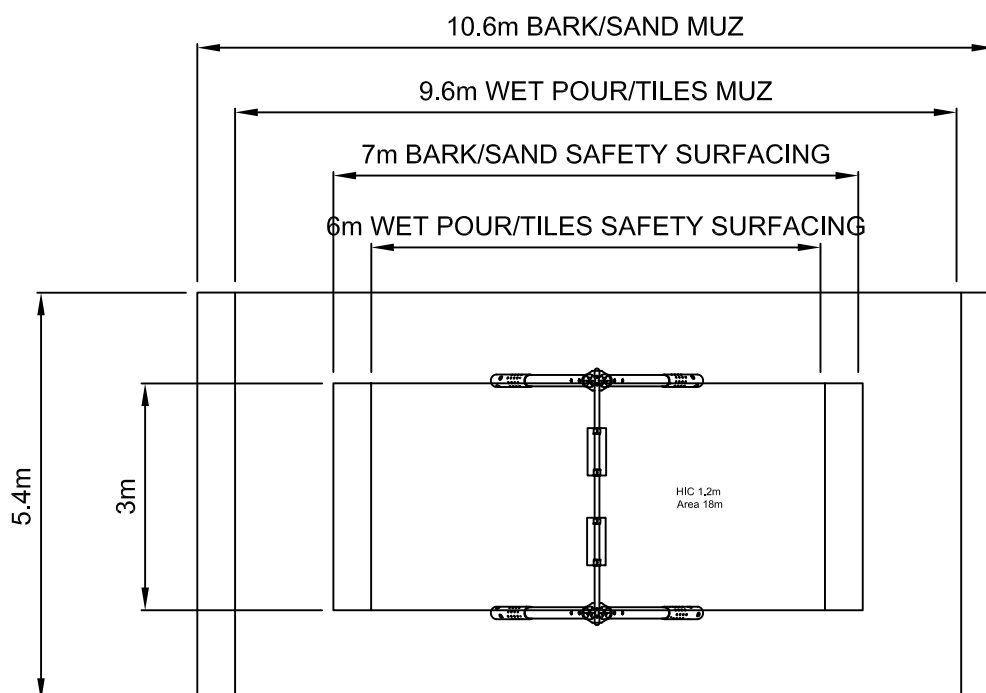

Orchard Swing Frame (1.8m 2 Seat) OSS062

Dwn CB Scale 1:100@A4 23/09/13

Good design
for children
SutcliffePlay

SAFETY SURFACING
AREA FOR BARK/SAND 21m²
(OUTSIDE LINE FOR SURFACING)
AREA FOR TILES/WET POUR 18m²
(INSIDE LINE FOR SURFACING)
HIC 1.2m FOR BOTH

PRODUCT SPECIFICS
Age
Range 1 - 6 years
Play Type Physical, social,
locomotor

DO NOT SCALE FROM THIS DRAWING
THIS DRAWING MUST NOT BE USED
FOR INSTALLATION PURPOSES.