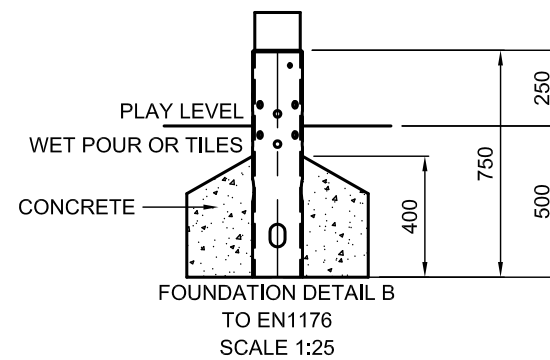

PLAN SCALE 1:100

design
make
play
SutcliffePlay

DO NOT SCALE THIS DRAWING
SCALE 1:50 WHEN PRINTED ON A3

GROUND PLAN	ORW081
REV	01
DRAWN	AMG
SCALE	1:50 @ A3
DATE	28.06.13
SAFETY SURFACE AREA	AREA 40M ² PERIMETER 28M AREA
HOLE A 600x600x500 DEEP	
HOLE B 600x600x500 DEEP	