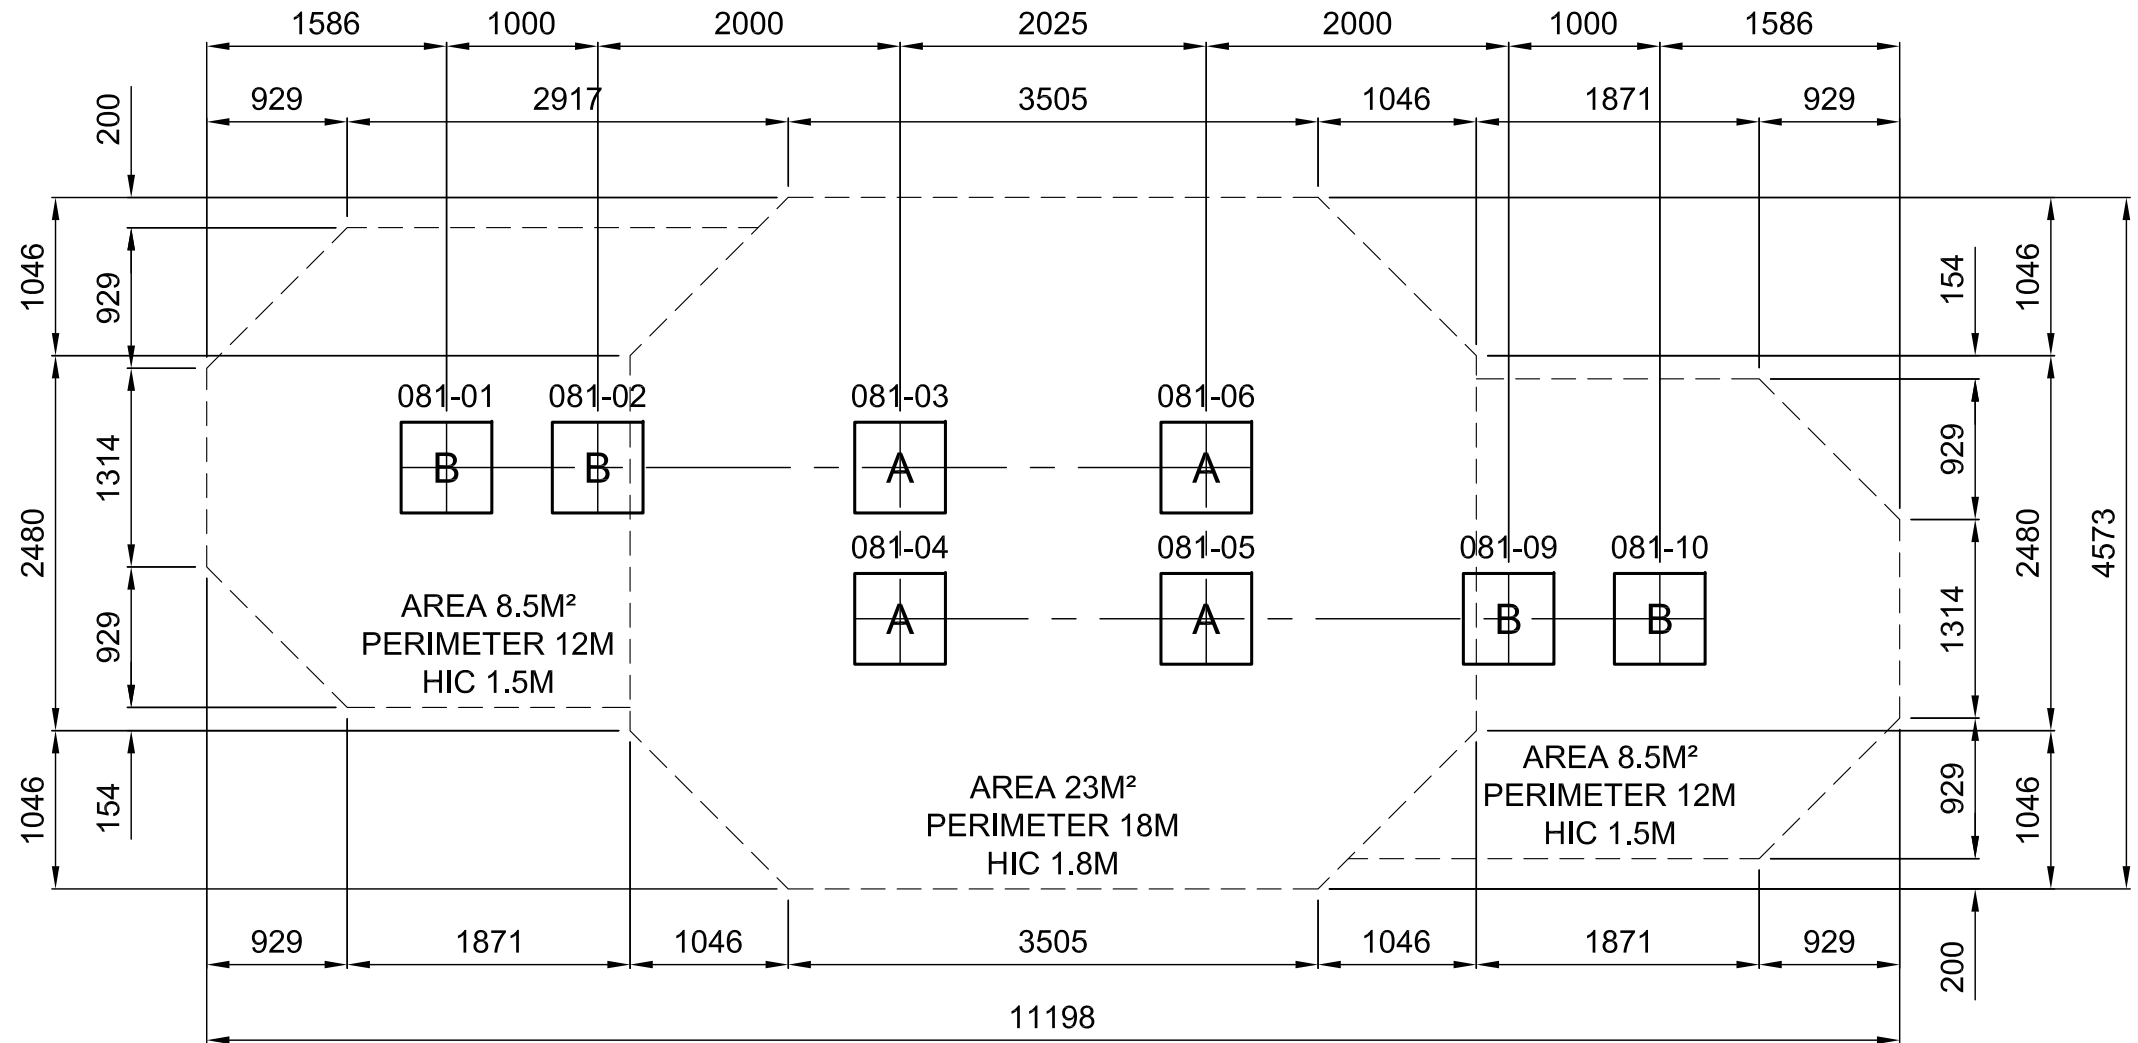

PLAN SCALE 1:100

design
make
play
SutcliffePlay

DO NOT SCALE THIS DRAWING
SCALE 1:50 WHEN PRINTED ON A3

GROUND PLAN	ORW081
REV	01
DRAWN	AMG
SCALE	1:50 @ A3
DATE	28.06.13
SAFETY SURFACE AREA	AREA 40M ² PERIMETER 28M AREA
HOLE A 600x600x500 DEEP	
HOLE B 600x600x500 DEEP	