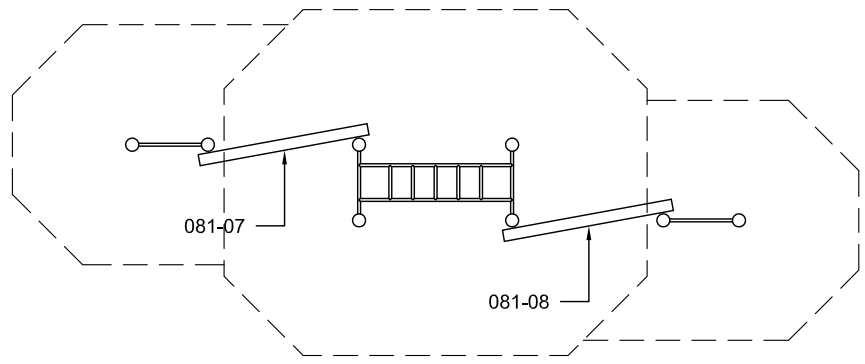

PLAN SCALE 1:100

design
make
play
SutcliffePlay

DO NOT SCALE THIS DRAWING
SCALE 1:50 WHEN PRINTED ON A3

GROUND PLAN	ORW081
REV	01
DRAWN	AMG
SCALE	1:50 @ A3
DATE	28.06.13
SAFETY SURFACE AREA	AREA 40M ² PERIMETER 28M AREA
HOLE A 600x600x500 DEEP	
HOLE B 600x600x500 DEEP	