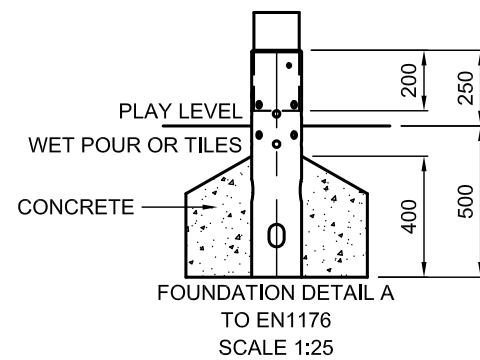

PLAN SCALE 1:100

design
make
play
SutcliffePlay

DO NOT SCALE THIS DRAWING
SCALE 1:50 WHEN PRINTED ON A3

GROUND PLAN	ORW081
REV	01
DRAWN	AMG
SCALE	1:50 @ A3
DATE	28.06.13
SAFETY SURFACE AREA	AREA 40M ² PERIMETER 28M AREA
HOLE A 600x600x500 DEEP	
HOLE B 600x600x500 DEEP	