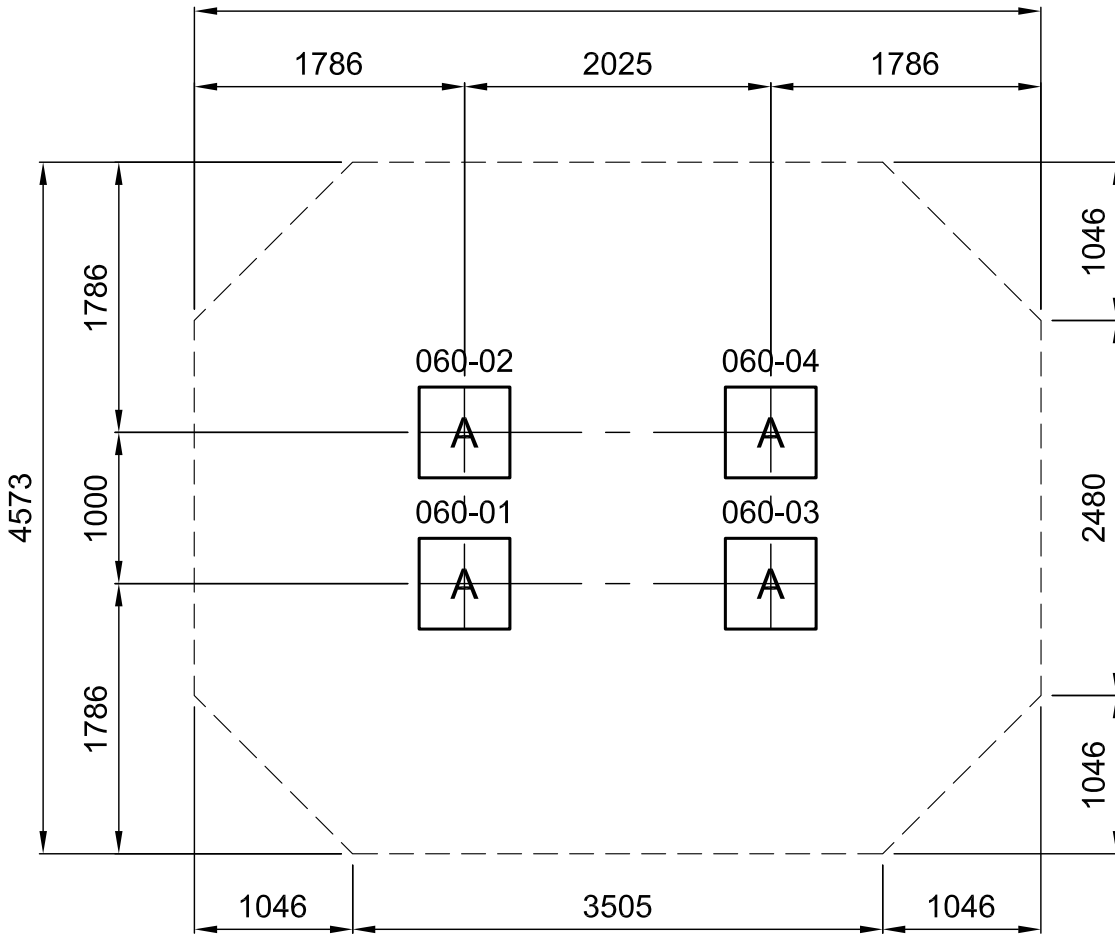

PLAN SCALE 1:100

design
make
play
SutcliffePlay

DO NOT SCALE THIS DRAWING
SCALE 1:50 WHEN PRINTED ON A4

GROUND PLAN	ORW060
REV	01
DRAWN	AMG
SCALE	1:50 @ A4
DATE	14.06.13
SAFETY SURFACE AREA	AREA 23M ² PERIMETER 18M HIC 1.8M
HOLE A 600x600x500 DEEP	