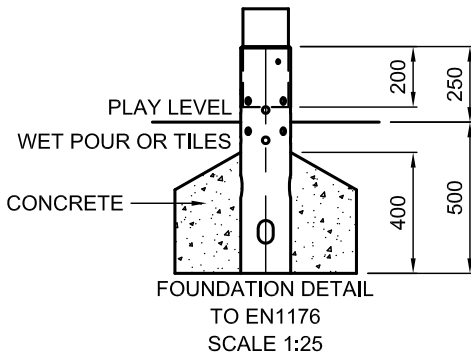

PLAN SCALE 1:100

design
make
play
SutcliffePlay

DO NOT SCALE THIS DRAWING
SCALE 1:50 WHEN PRINTED ON A4

GROUND PLAN	ORW060
REV	01
DRAWN	AMG
SCALE	1:50 @ A4
DATE	14.06.13
SAFETY SURFACE AREA	AREA 23M ² PERIMETER 18M HIC 1.8M
HOLE A 600x600x500 DEEP	