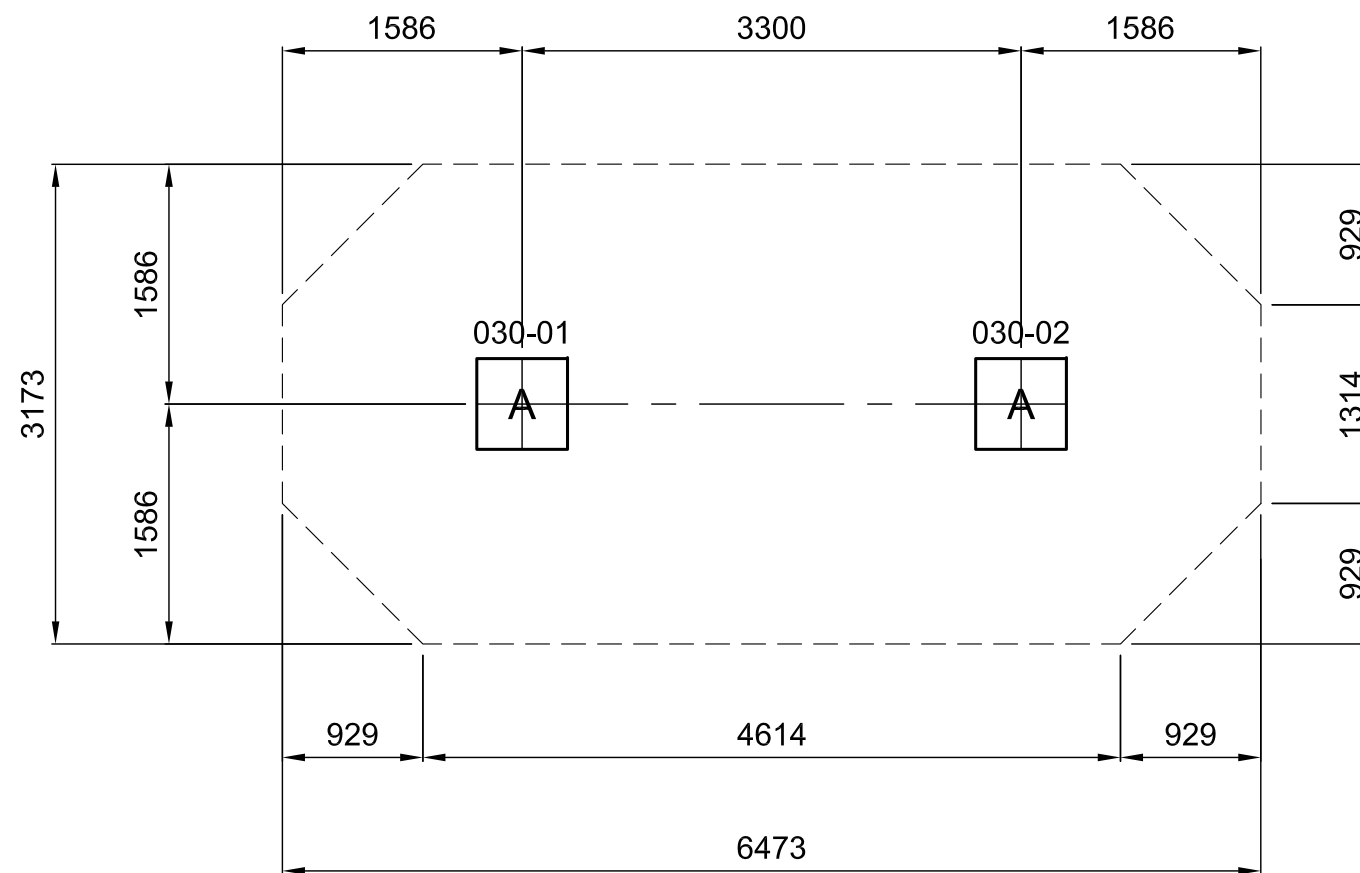

PLAN SCALE 1:100

design
make
play
SutcliffePlay

DO NOT SCALE THIS DRAWING
SCALE 1:50 WHEN PRINTED ON A3

GROUND PLAN	ORW030
REV	01
DRAWN	AMG
SCALE	1:50 @ A3
DATE	12.06.13
SAFETY SURFACE AREA	AREA 18.8M ² PERIMETER 17M HIC 0.4M
HOLE A 600x600x500 DEEP	