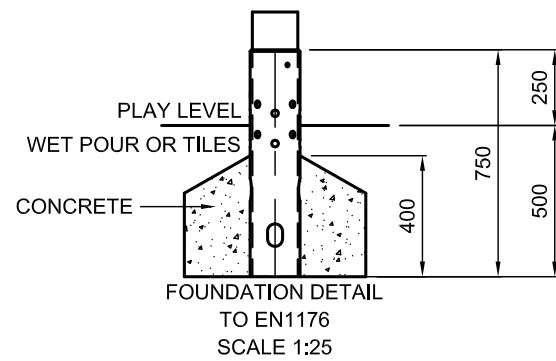

PLAN SCALE 1:100

design
make
play
SutcliffePlay

DO NOT SCALE THIS DRAWING
SCALE 1:50 WHEN PRINTED ON A3

GROUND PLAN	ORW030
REV	01
DRAWN	AMG
SCALE	1:50 @ A3
DATE	12.06.13
SAFETY SURFACE AREA	AREA 18.8M ² PERIMETER 17M HIC 0.4M
HOLE A 600x600x500 DEEP	