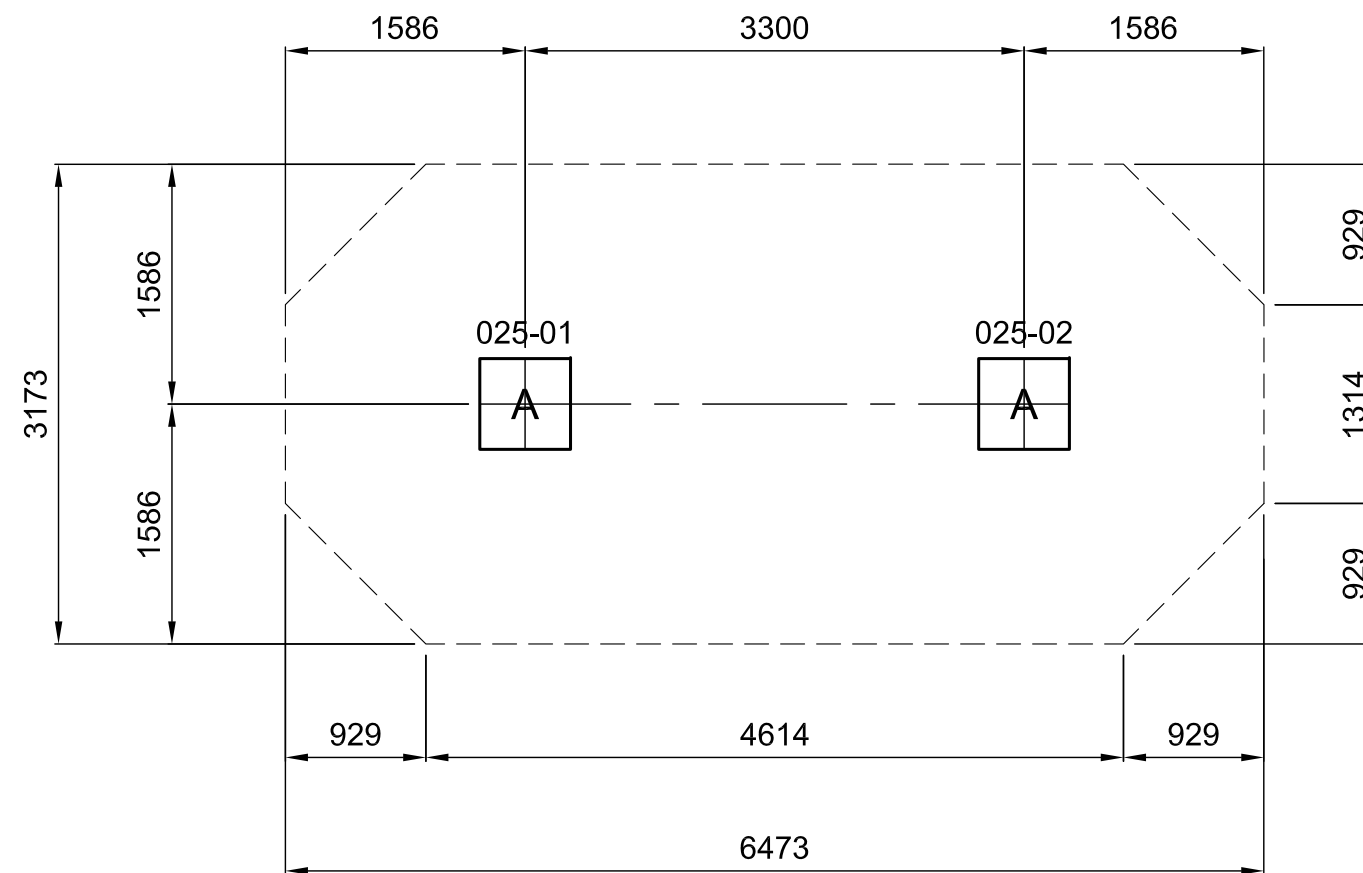

PLAN SCALE 1:100

design
make
play
SutcliffePlay

DO NOT SCALE THIS DRAWING
SCALE 1:50 WHEN PRINTED ON A3

GROUND PLAN	ORW025
REV	01
DRAWN	AMG
SCALE	1:50 @ A3
DATE	12.06.13
SAFETY SURFACE AREA	AREA 18.8M ² PERIMETER 17M HIC 0.4M
HOLE A 600x600x500 DEEP	