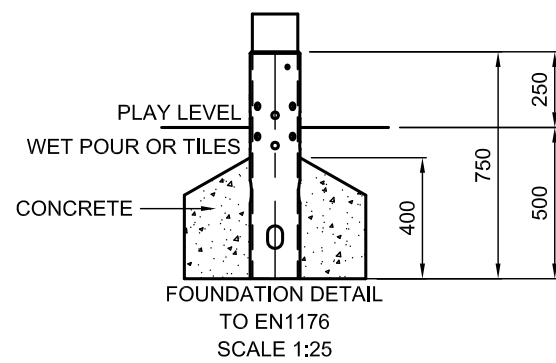

PLAN SCALE 1:100

design
make
play
SutcliffePlay

DO NOT SCALE THIS DRAWING
SCALE 1:50 WHEN PRINTED ON A3

GROUND PLAN	ORW025
REV	01
DRAWN	AMG
SCALE	1:50 @ A3
DATE	12.06.13
SAFETY SURFACE AREA	AREA 18.8M ² PERIMETER 17M HIC 0.4M
HOLE A 600x600x500 DEEP	