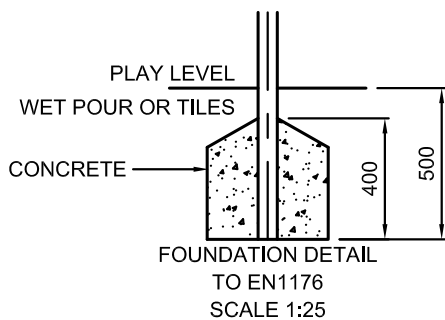

PLAN SCALE 1:100

DO NOT SCALE THIS DRAWING
SCALE 1:50 WHEN PRINTED ON A4

GROUND PLAN	ORW005
REV	01
DRAWN	AMG
SCALE	1:50 @ A4
DATE	12.06.13
SAFETY SURFACE AREA	NON REQUIRED
HOLE A 400x400x500 DEEP	