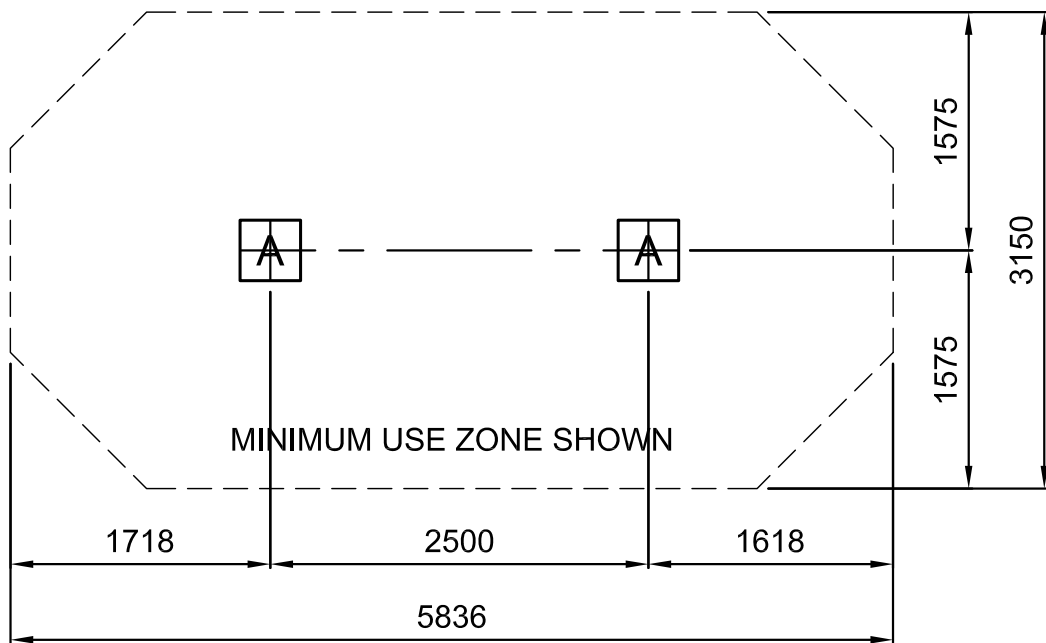

PLAN SCALE 1:100

DO NOT SCALE THIS DRAWING
SCALE 1:50 WHEN PRINTED ON A4

GROUND PLAN	ORW005
REV	01
DRAWN	AMG
SCALE	1:50 @ A4
DATE	12.06.13
SAFETY SURFACE AREA	NON REQUIRED
HOLE A 400x400x500 DEEP	