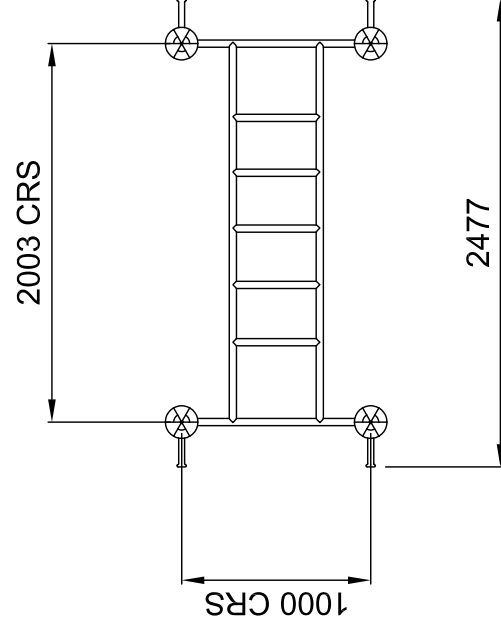

ORU065 - Inclined Monkey Bars

Scale 1:40

Rev 01

Sutcliffe Play
design
make
play

DO NOT SCALE THIS DRAWING