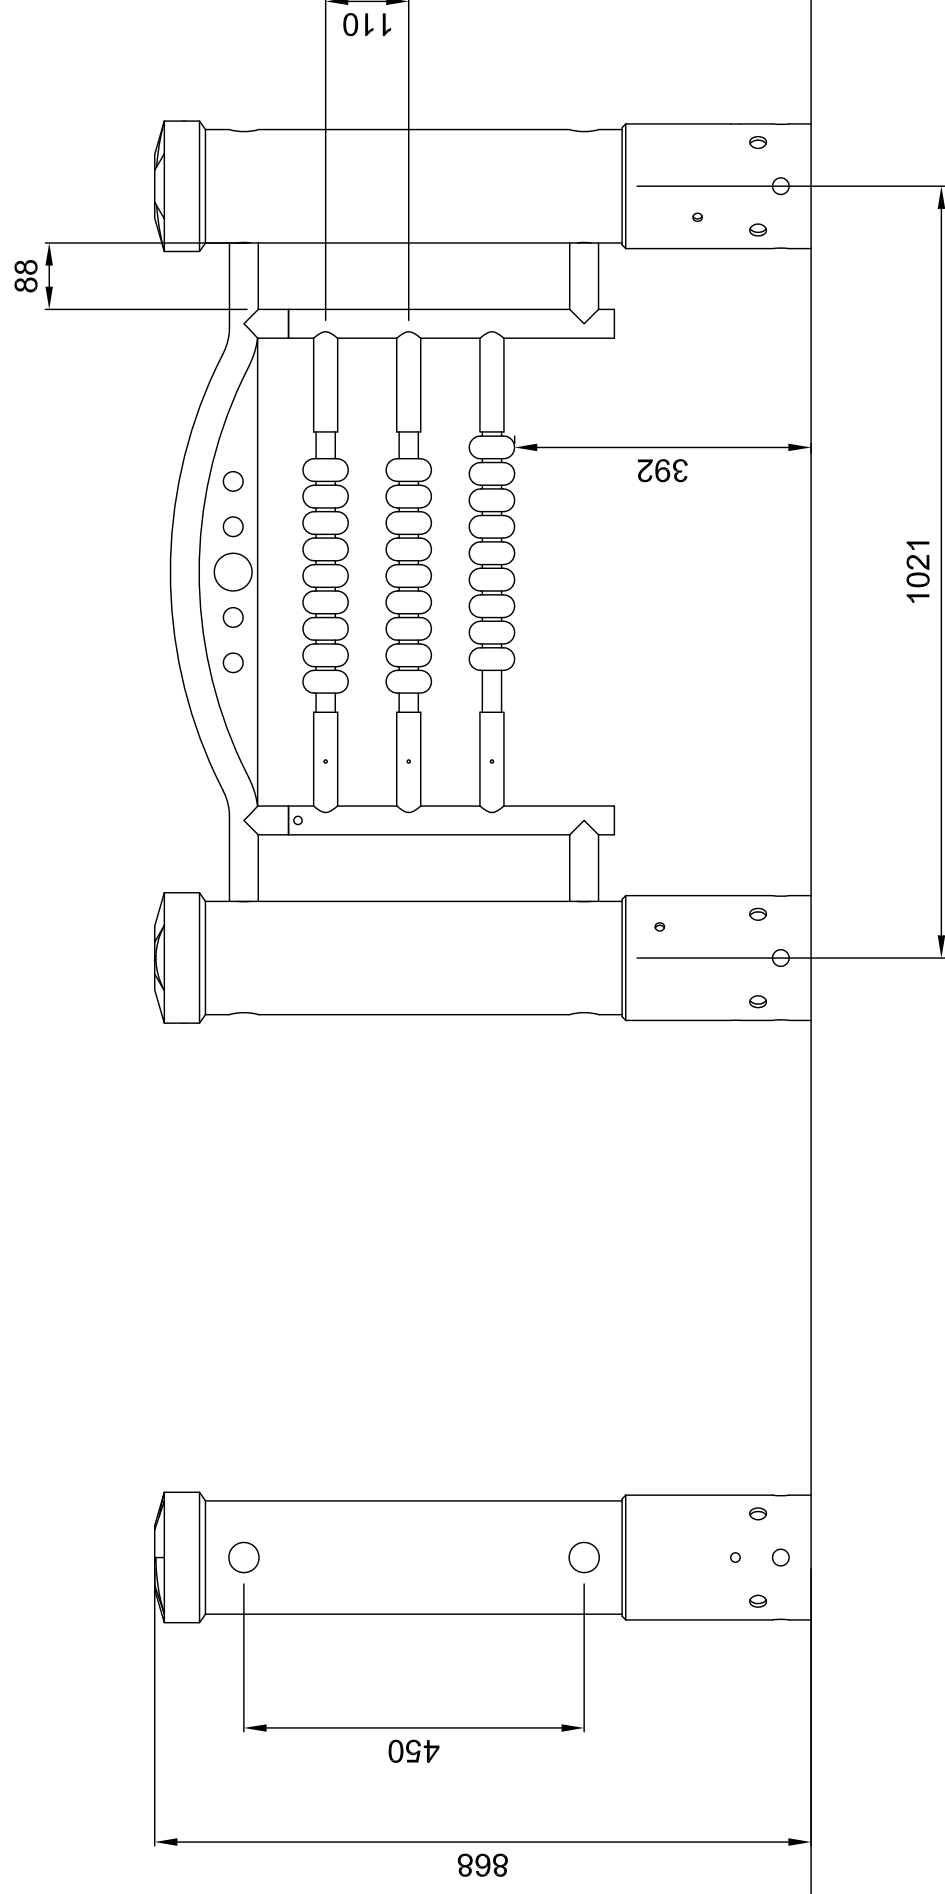

OFU-OFW005 Abacus Play Panel

Scale 1:10

Rev 00

SutcliffePlay
design
make
play

DO NOT SCALE THIS DRAWING