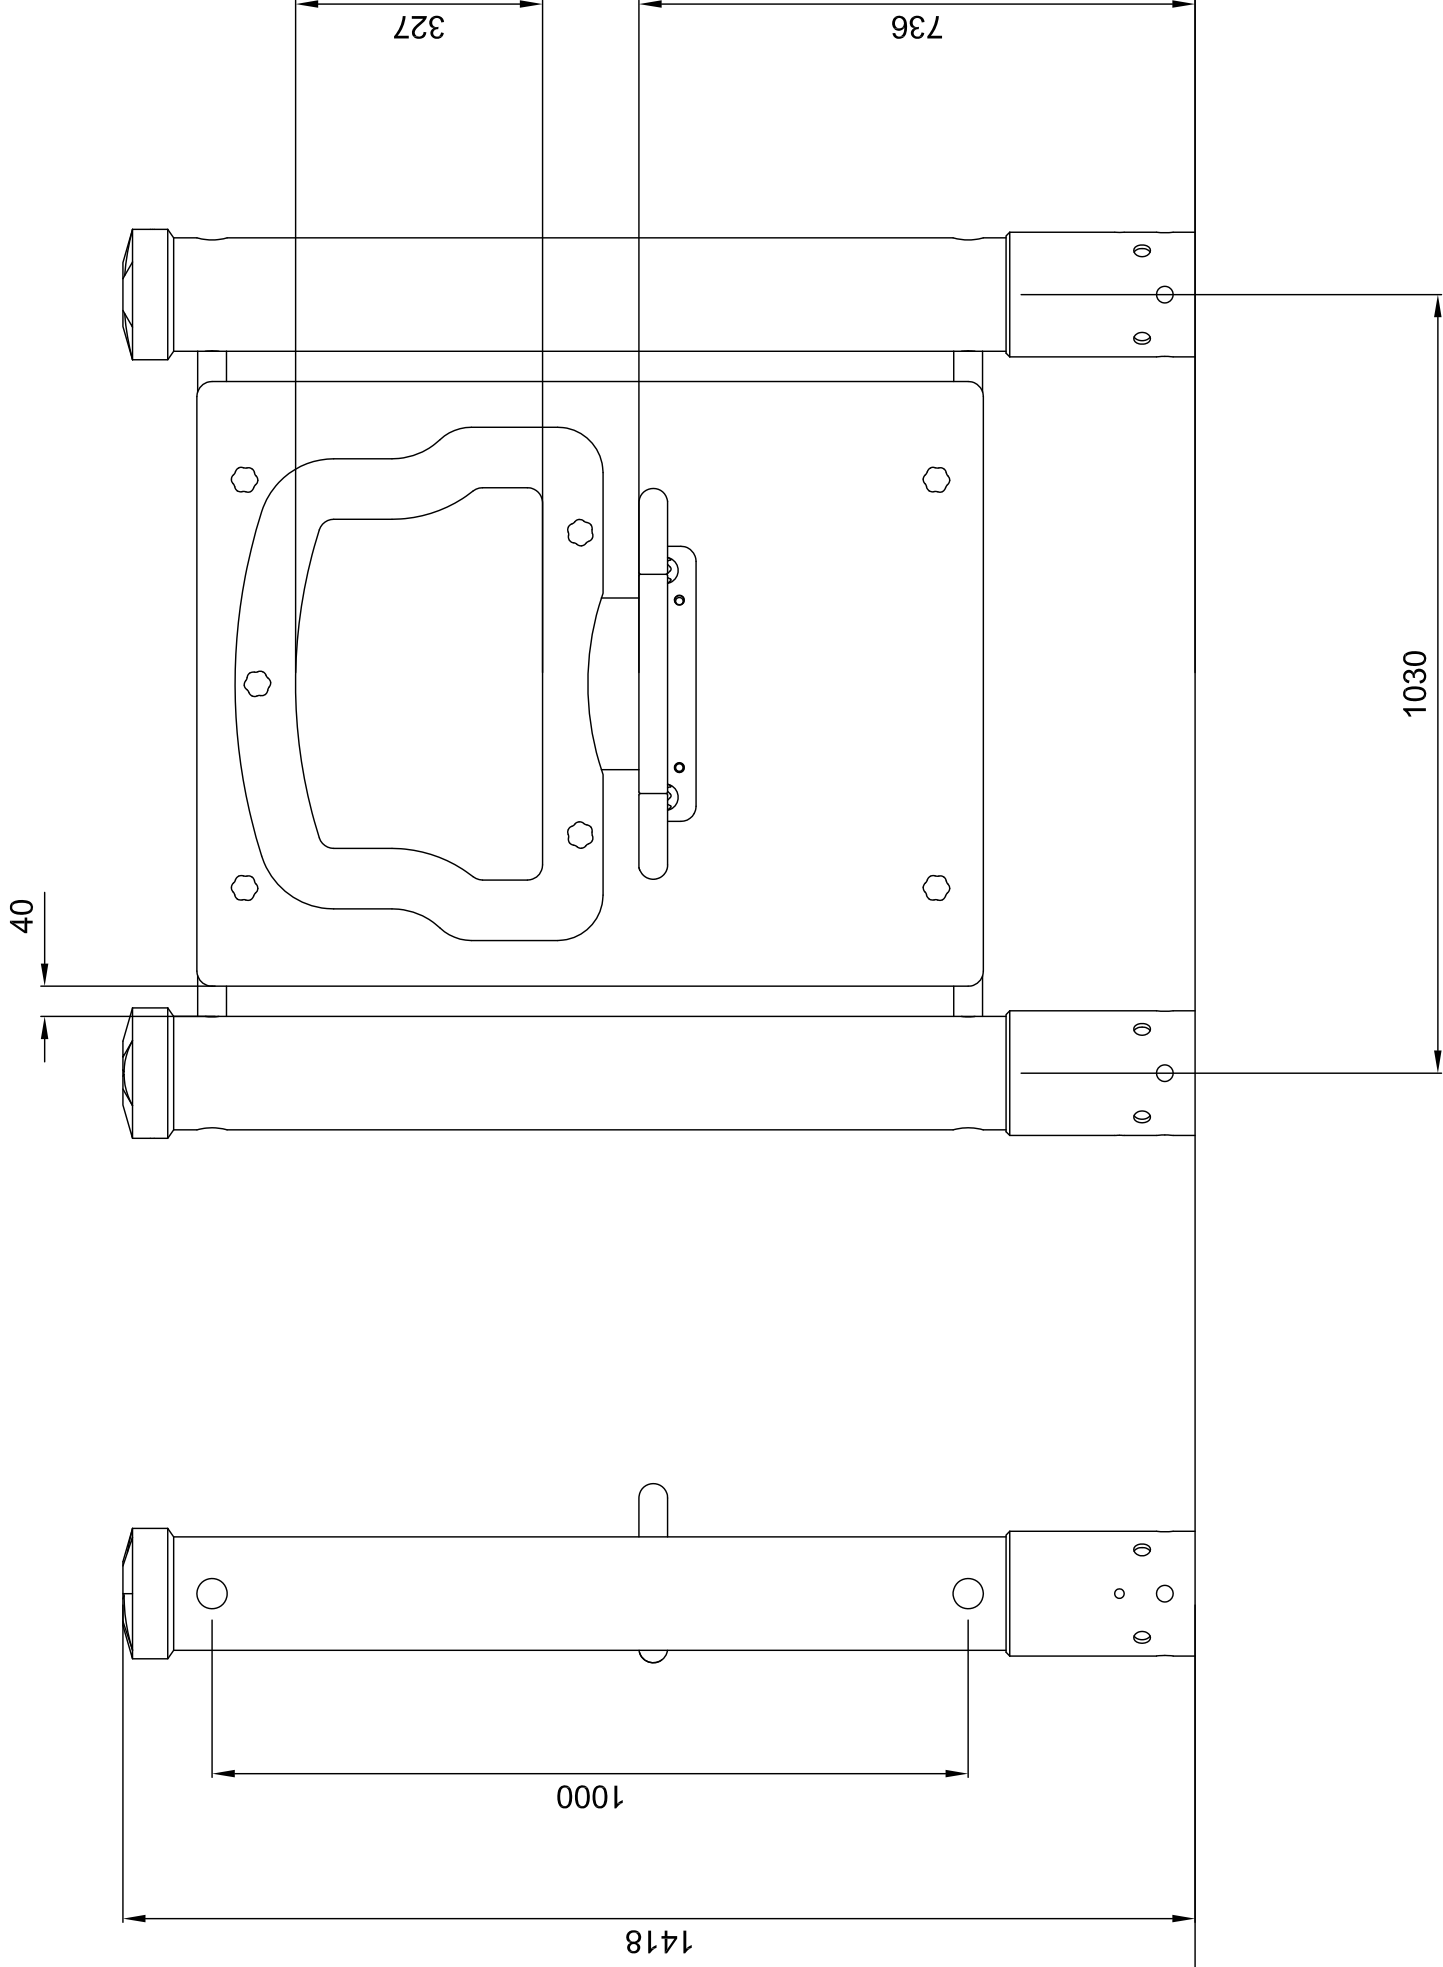

OFU-OFW003 Shop Panel

Scale 1:10

Rev 00

SutcliffePlay
design
make
play

DO NOT SCALE THIS DRAWING