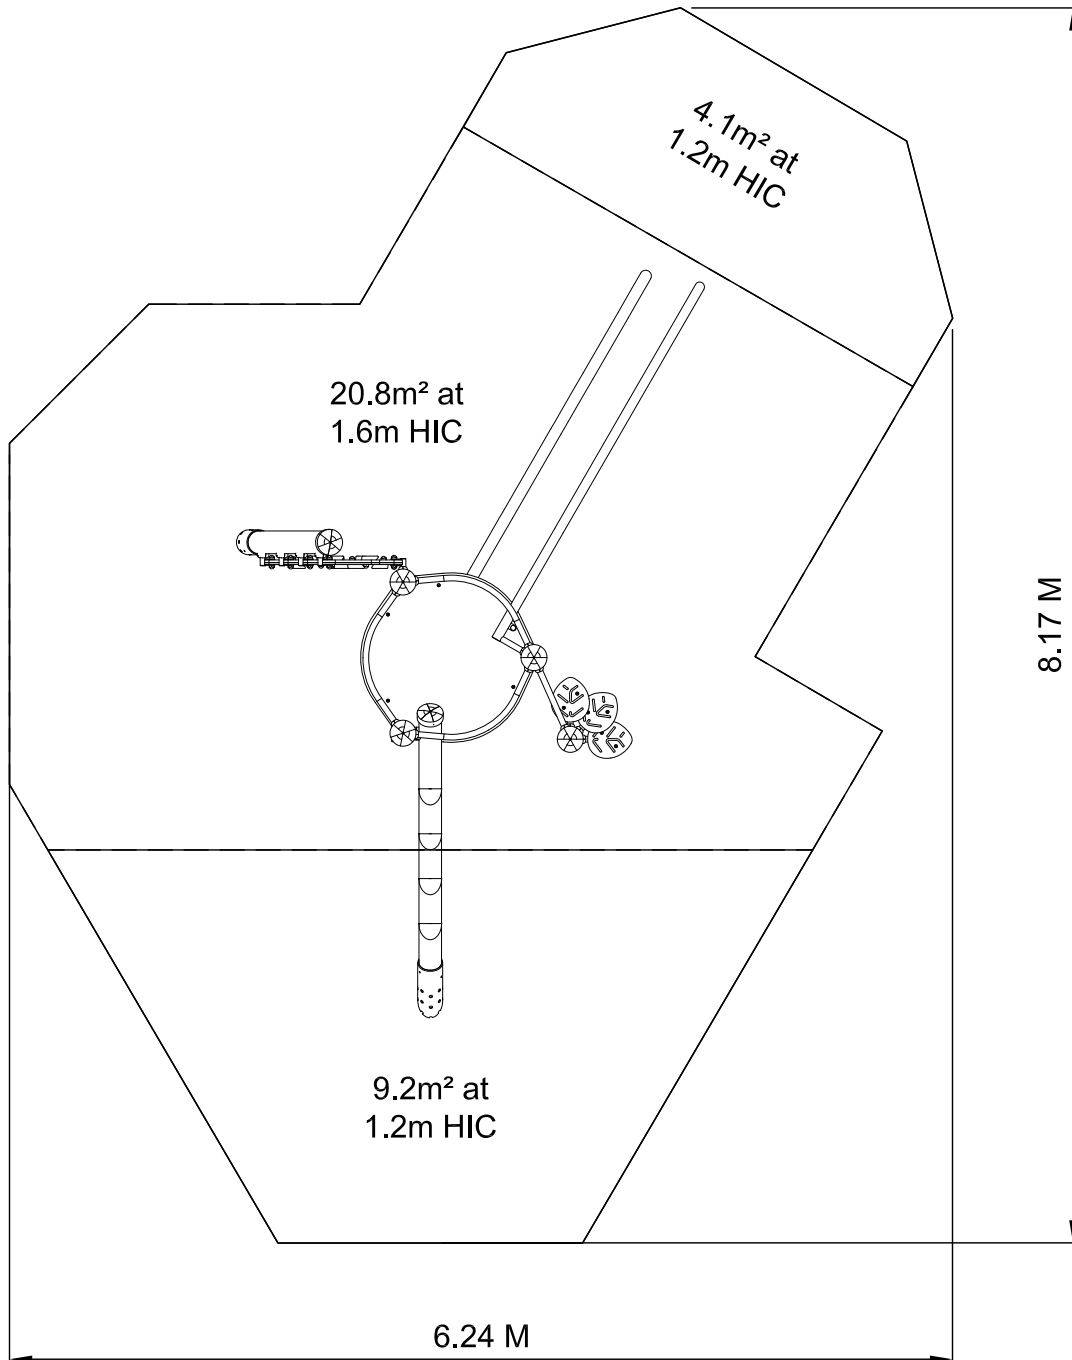

OTU205 - OTW205

Drawn SH Scale 1:50 @ A4 03.10.17

Rev 01 - 08.03.18

design
make
play
SutcliffePlay

SAFETY SURFACING

AREA 34.1m²
PERIMETER 24m
HIC 1.6M

PRODUCT SPECIFICS

Age Range 4 - 12 Years
Play Type Physical, Locomotor, Climbing, Social
Imagination, Sliding, Challenging

DO NOT SCALE FROM THIS DRAWING
THIS DRAWING MUST NOT BE USED
FOR INSTALLATION PURPOSES.