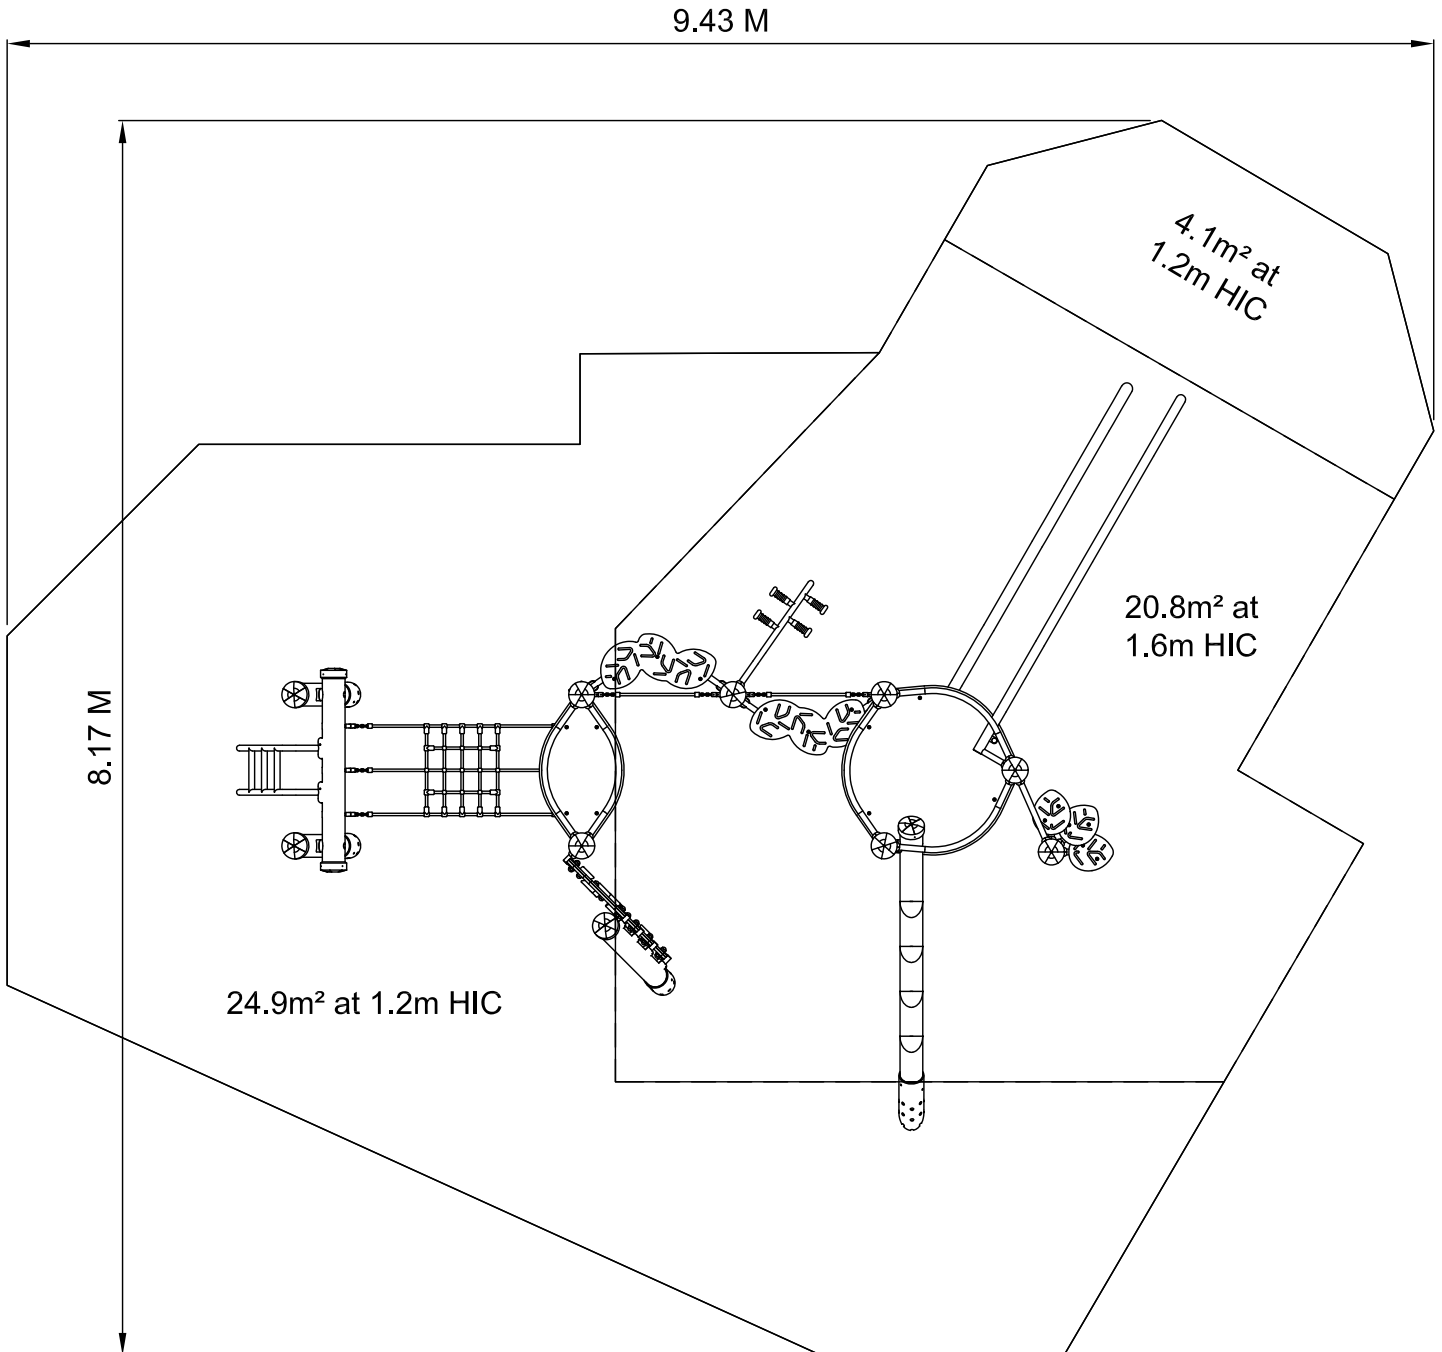

OTU200 - OTW200

Drawn SH Scale 1:50 @ A4 08.09.17

Rev 01 - 08.03.18

design
make
play
SutcliffePlay

SAFETY SURFACING

AREA 49.8m²

PERIMETER 29.8m

HIC 1.6m

PRODUCT SPECIFICS

Age Range 4 - 12 Years

Play Type Physical, Locomotor, Climbing, Social
Imagination, Sliding, Challenging

DO NOT SCALE FROM THIS DRAWING
THIS DRAWING MUST NOT BE USED
FOR INSTALLATION PURPOSES.