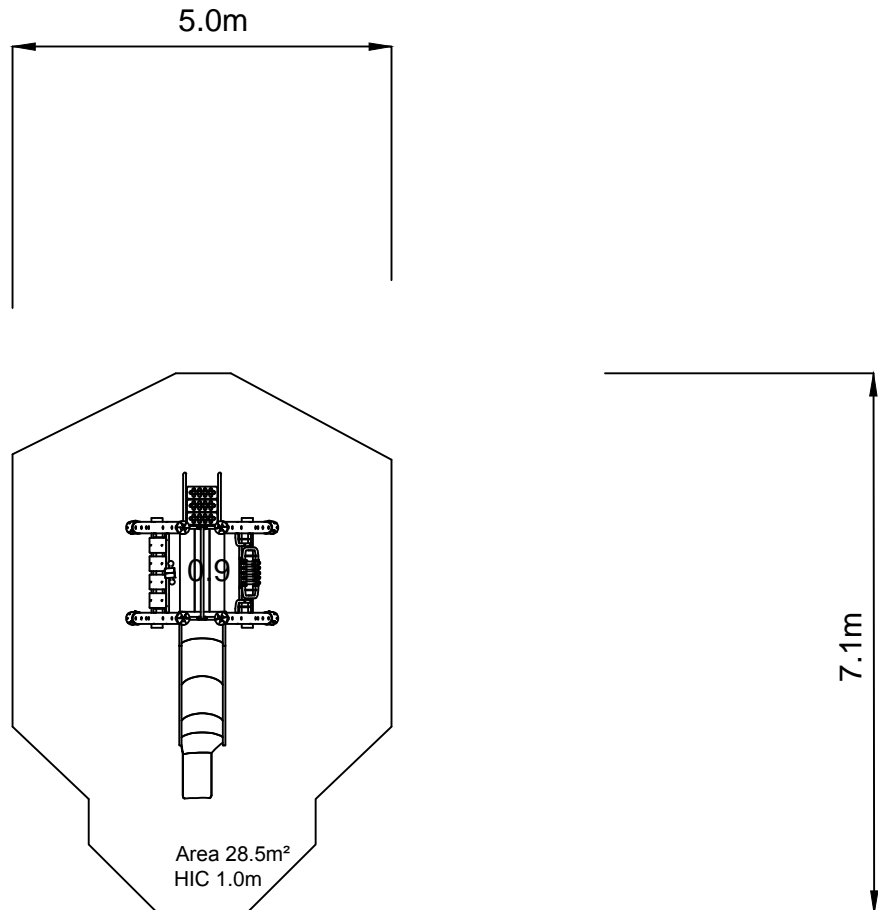

Orchard - Toot and Slide OTU106

Dwn CB Scale 1:100@A4 12.11.13

Good design
for children

SutcliffePlay

SAFETY SURFACING

AREA 28.5m²

PERIMETER 20.1m

HIC 1.0m 28.5m²

PRODUCT SPECIFICS

Age

Range 2 - 6 years

Play Type Physical, intellectual, social,
imaginative, challenging

DO NOT SCALE FROM THIS DRAWING
THIS DRAWING MUST NOT BE USED
FOR INSTALLATION PURPOSES.