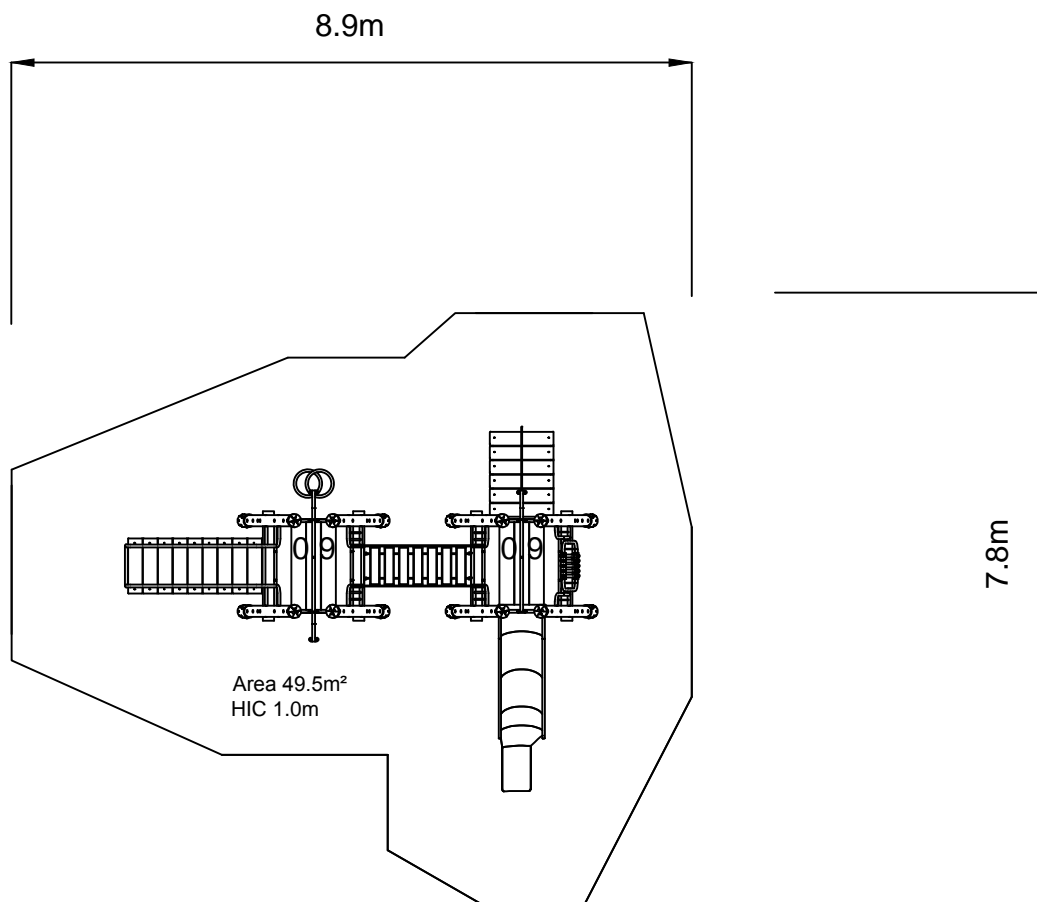

Orchard - Twin Peaks OTU105

Dwn CB Scale 1:100@A4 12.11.13

Good design
for children

SutcliffePlay

SAFETY SURFACING

AREA 49.5m²
PERIMETER 28.1m

HIC 1.0m 47.5m²

PRODUCT SPECIFICS

Age
Range 2 - 6 years

Play Type Physical, intellectual, social,
imaginative, challenging

DO NOT SCALE FROM THIS DRAWING
THIS DRAWING MUST NOT BE USED
FOR INSTALLATION PURPOSES.