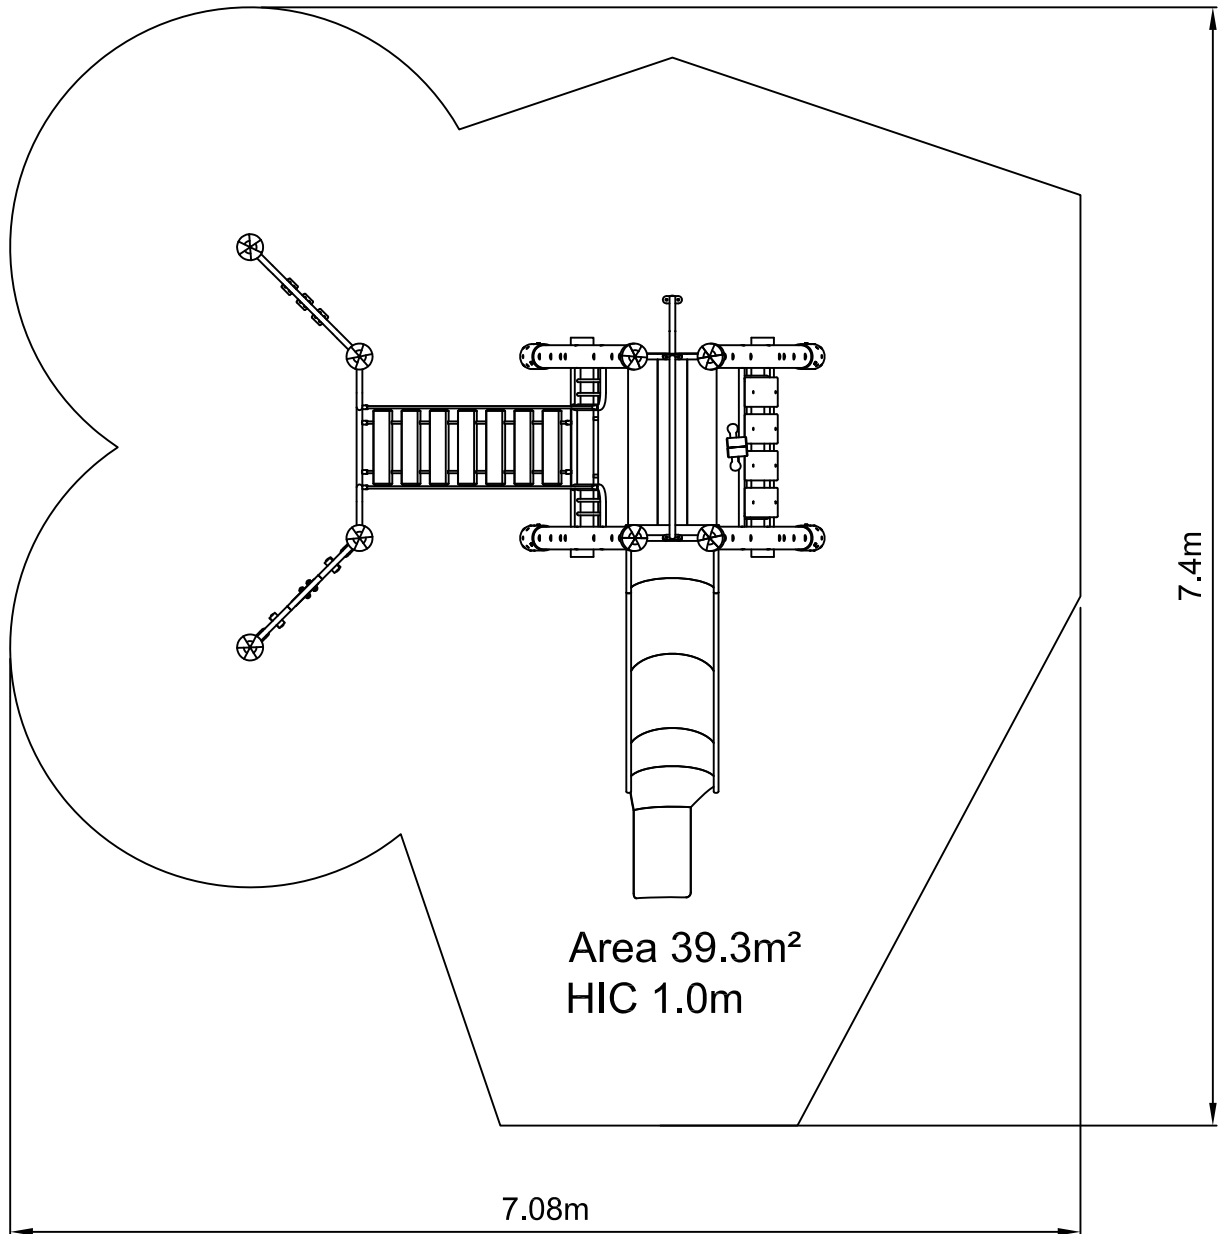

# Orchard - Baby Mammoth OTU104

Dwn CB Scale 1:50 @A4 12.11.13

Rev 01 - AW - 15.09.17

Good design  
for children  
**SutcliffePlay**

SAFETY SURFACING  
AREA 39.9m<sup>2</sup>  
PERIMETER 25.8m

HIC 1.0m

## PRODUCT SPECIFICS

Age  
Range 2 - 6 years

Play Type Physical, intellectual, social,  
imaginative, challenging

DO NOT SCALE FROM THIS DRAWING  
THIS DRAWING MUST NOT BE USED  
FOR INSTALLATION PURPOSES.