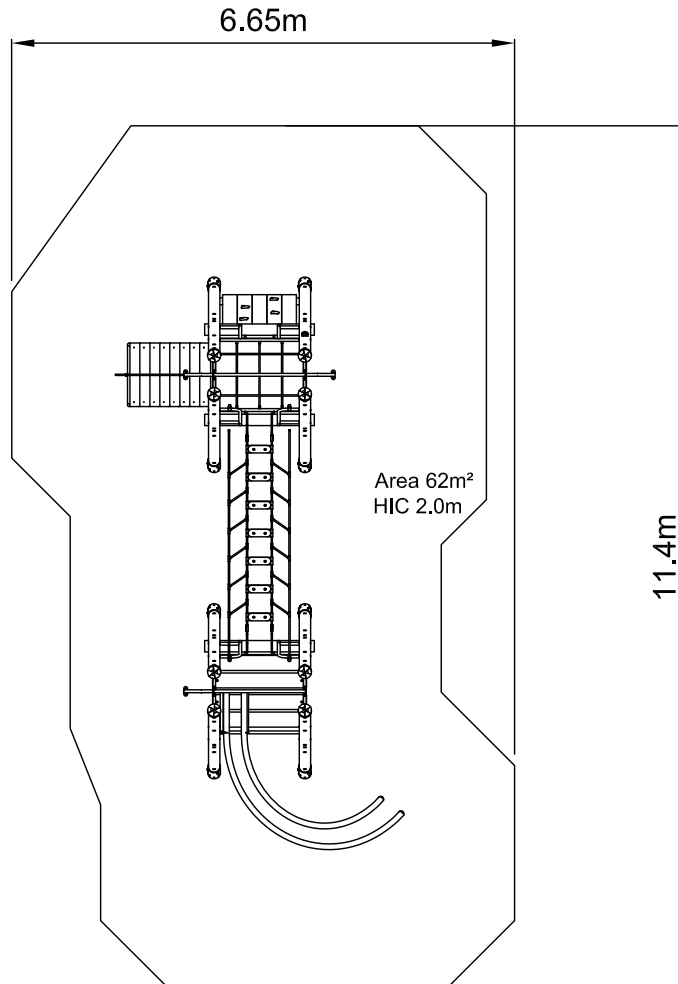

Orchard - Sabre OTU102

Dwn CB Scale 1:100@A4 12.11.13

Rev 01 - SH 18.04.18

Good design
for children
SutcliffePlay

SAFETY SURFACING
AREA 62m²
PERIMETER 33m

HIC 2.0m 41.4m²

PRODUCT SPECIFICS
Age Range 6 - 14 years

Play Type Physical, intellectual, social,
imaginative, challenging

DO NOT SCALE FROM THIS DRAWING
THIS DRAWING MUST NOT BE USED
FOR INSTALLATION PURPOSES.