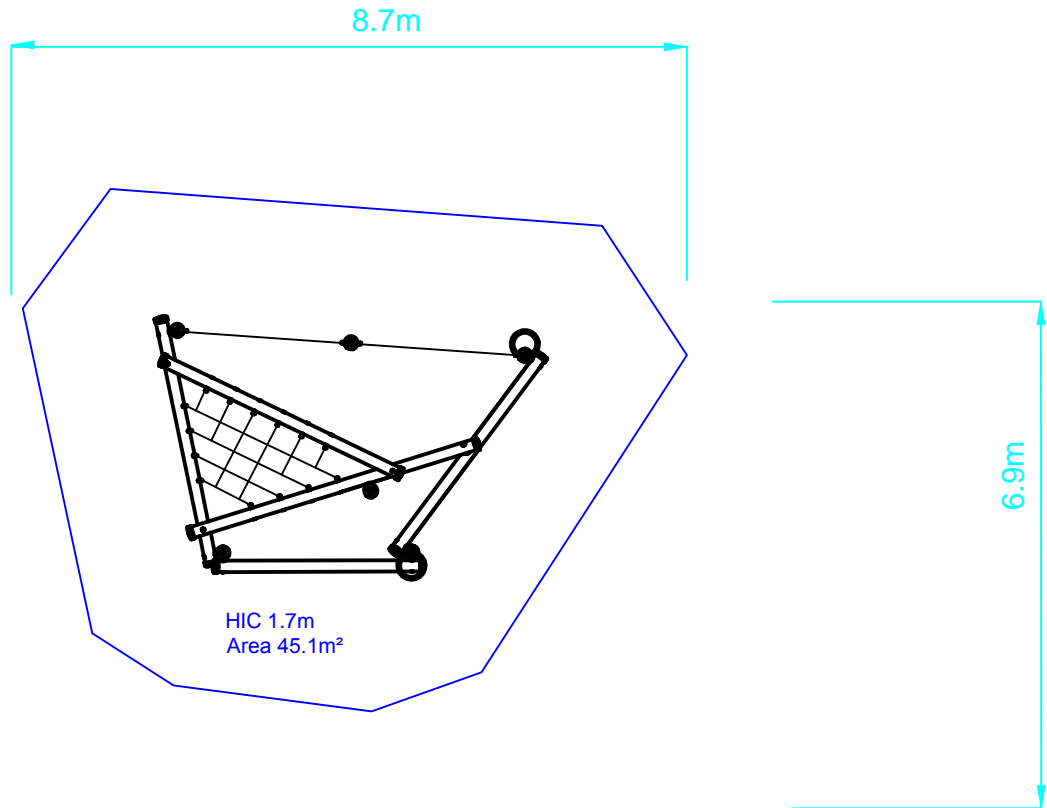

Orchard - ORU700

Dwn CB Scale 1:100@A4 12.04.13

Good design
for children
SutcliffePlay

SAFETY SURFACING
AREA 45.1m²
PERIMETER 25.3m

HIC 1.7m 45.1m²

PRODUCT SPECIFICS

Age
Range 6 - 14 years

Play Type Physical, intellectual, social,
imaginative, challenging

DO NOT SCALE FROM THIS DRAWING
THIS DRAWING MUST NOT BE USED
FOR INSTALLATION PURPOSES.