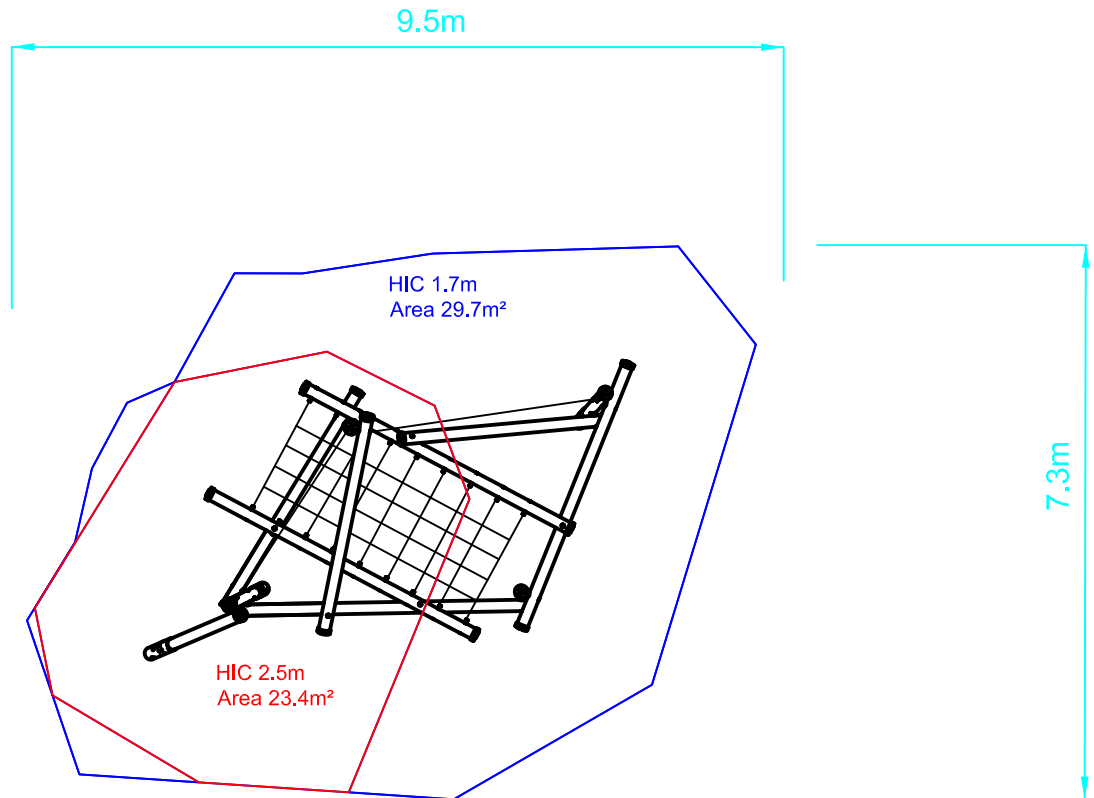

# Orchard - ORU600

Dwn CB Scale 1:100@A4 12.04.13

Good design  
for children

**SutcliffePlay**

SAFETY SURFACING  
AREA 53.2m<sup>2</sup>  
PERIMETER 27.9m

HIC 1.7m 29.7m<sup>2</sup>  
HIC 2.5m 23.4m<sup>2</sup>

## PRODUCT SPECIFICS

Age  
Range 6 - 14 years

Play Type Physical, intellectual, social,  
imaginative, challenging

DO NOT SCALE FROM THIS DRAWING  
THIS DRAWING MUST NOT BE USED  
FOR INSTALLATION PURPOSES.