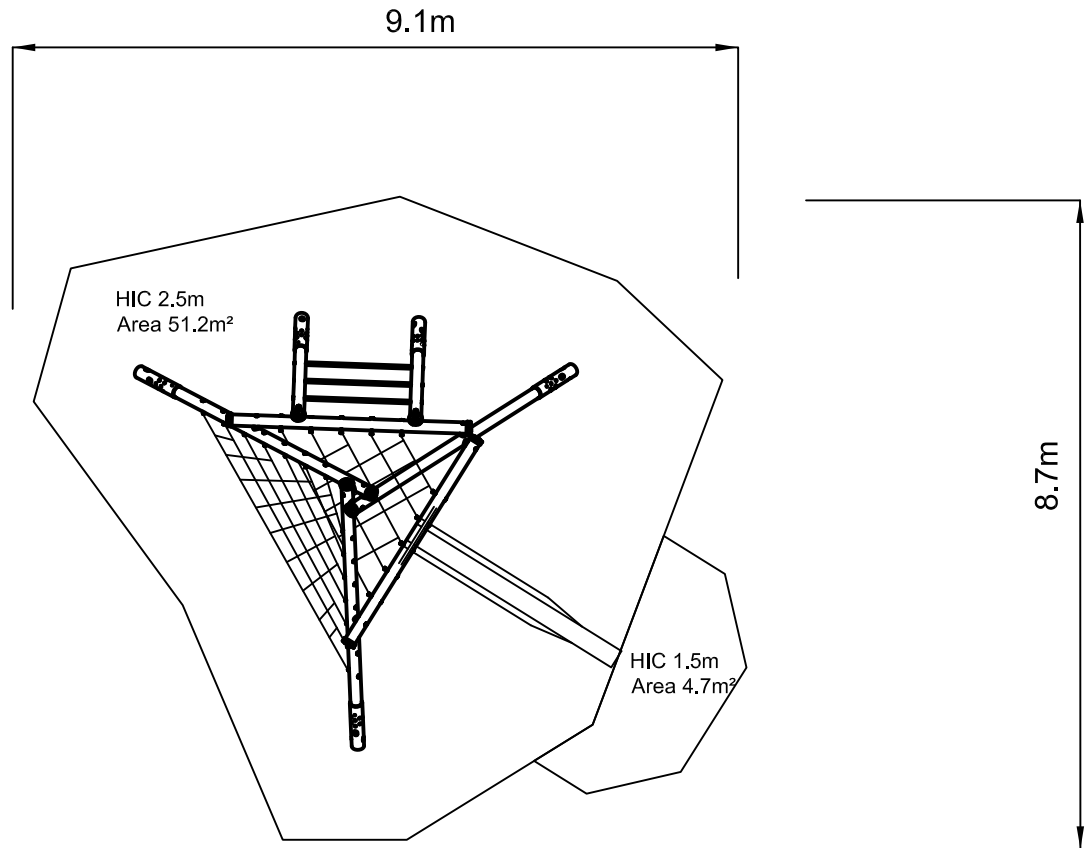

Orchard -

ORU401 Teepee with slide

Dwn CB Scale 1:100@A4 12.04.13

Good design
for children
SutcliffePlay

SAFETY SURFACING
AREA 56.7m²
PERIMETER 28.1m

HIC 1.5m 4.5m²
HIC 2.5m 51.2m²

PRODUCT SPECIFICS

Age
Range 6 - 14 years

Play Type Physical, intellectual, social,
imaginative, challenging

DO NOT SCALE FROM THIS DRAWING
THIS DRAWING MUST NOT BE USED
FOR INSTALLATION PURPOSES.