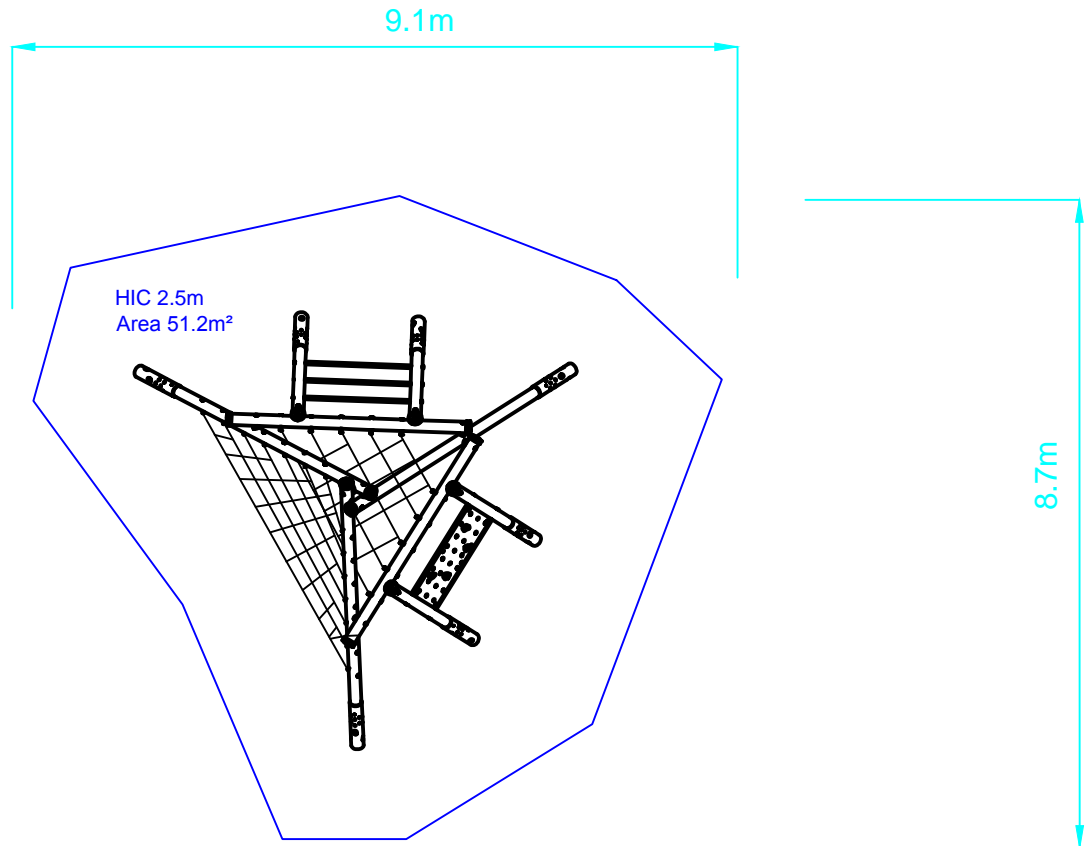

Orchard - ORU400

Dwn CB Scale 1:100@A4 12.04.13

Good design
for children
SutcliffePlay

SAFETY SURFACING
AREA 51.2m²
PERIMETER 27.3m

HIC 2.5m 51.2m²

PRODUCT SPECIFICS

Age
Range 6 - 14 years

Play Type Physical, intellectual, social,
imaginative, challenging

DO NOT SCALE FROM THIS DRAWING
THIS DRAWING MUST NOT BE USED
FOR INSTALLATION PURPOSES.