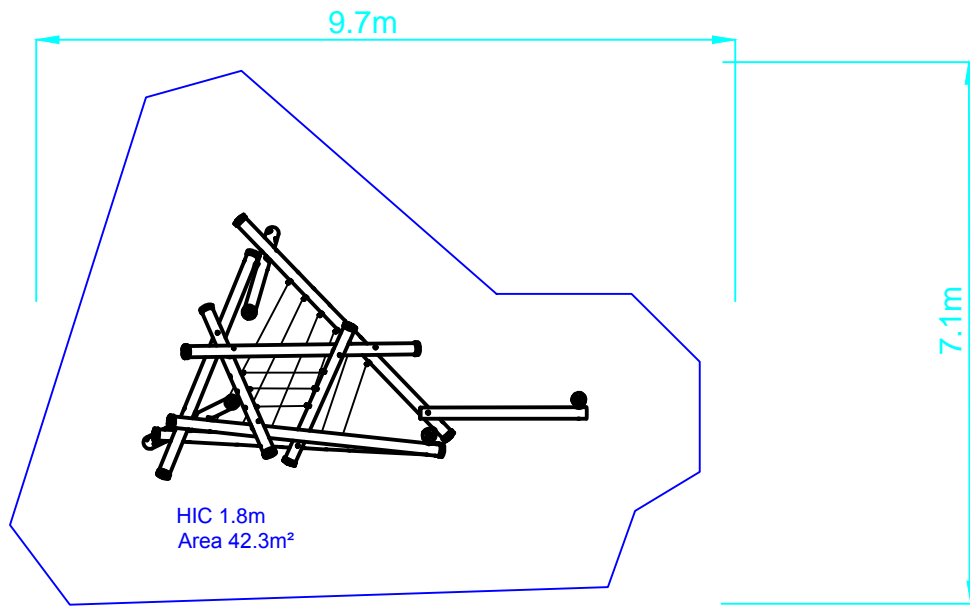

Orchard - ORU300

Dwn CB Scale 1:100@A4 12.04.13

Good design
for children
SutcliffePlay

SAFETY SURFACING
AREA 42.3m²
PERIMETER 26.7m

HIC 1.8m 42.3m²

PRODUCT SPECIFICS

Age
Range 6 - 14 years

Play Type Physical, intellectual, social,
imaginative, challenging

DO NOT SCALE FROM THIS DRAWING
THIS DRAWING MUST NOT BE USED
FOR INSTALLATION PURPOSES.