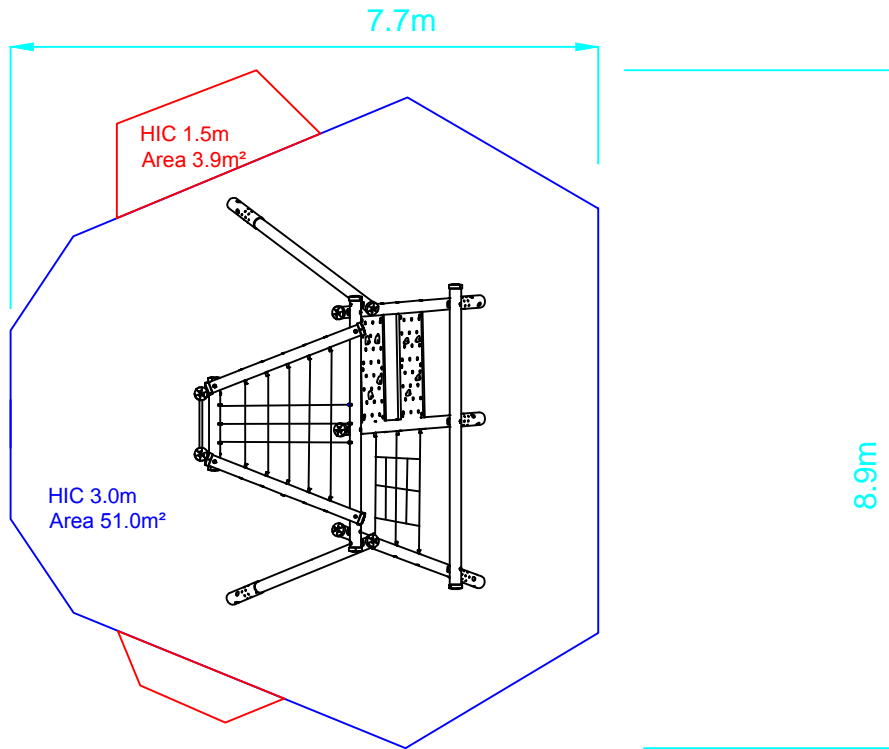

Orchard - ORU200

Dwn CB Scale 1:100@A4 12.04.13

Good design
for children
SutcliffePlay

SAFETY SURFACING
AREA 54.9m²
PERIMETER 32.4m

HIC 1.5m 3.9m²
HIC 3.0m 51.0m²

PRODUCT SPECIFICS

Age
Range 6 - 14 years

Play Type Physical, intellectual, social,
imaginative, challenging

DO NOT SCALE FROM THIS DRAWING
THIS DRAWING MUST NOT BE USED
FOR INSTALLATION PURPOSES.