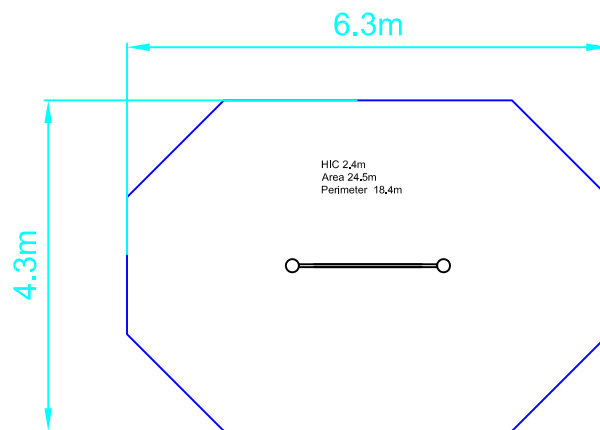

Orchard Climbing Net ORU125/ORW125

Dwn DB Scale 1:100@A4 07.03.17

design
make
play
SutcliffePlay

SAFETY SURFACING
AREA 24.5m²
PERIMETER 18.4m
HIC - 2.4m

PRODUCT SPECIFICS

Age
Range 7 - 16 years

Play Type Physical, challenging, locomotor

DO NOT SCALE FROM THIS DRAWING
THIS DRAWING MUST NOT BE USED
FOR INSTALLATION PURPOSES.