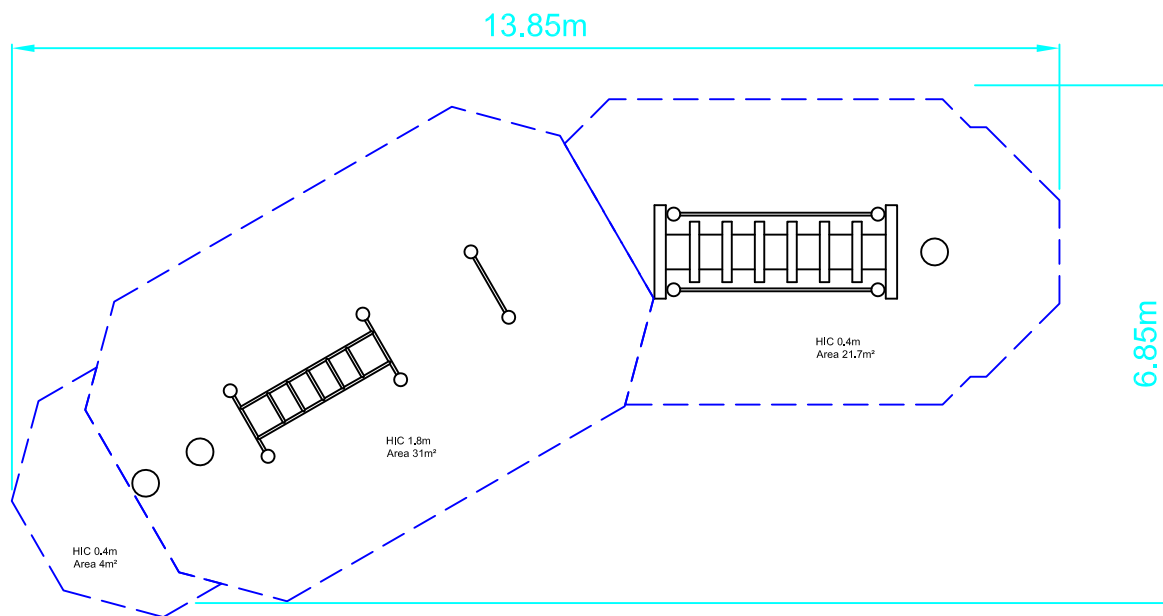

Orchard Tangle Trail Five

ORU093/ORW093

Dwn BF Scale 1:100@A4 21.02.17

design
make
play
SutcliffePlay

Unit consists of:-	
DZA175 Stepping Pods	3
ORU040 Jungle Bridge	1
ORU055 Ladder Wall	1
ORU060 Monkey Bars	1

SAFETY SURFACING
AREA 56.7m²
HIC 1.8m - 31m²
HIC 0.4m - 25.7m²

PRODUCT SPECIFICS

Age Range 6-14 years

Play Type Physical, Imaginative and Challenging.

DO NOT SCALE FROM THIS DRAWING
THIS DRAWING MUST NOT BE USED
FOR INSTALLATION PURPOSES.