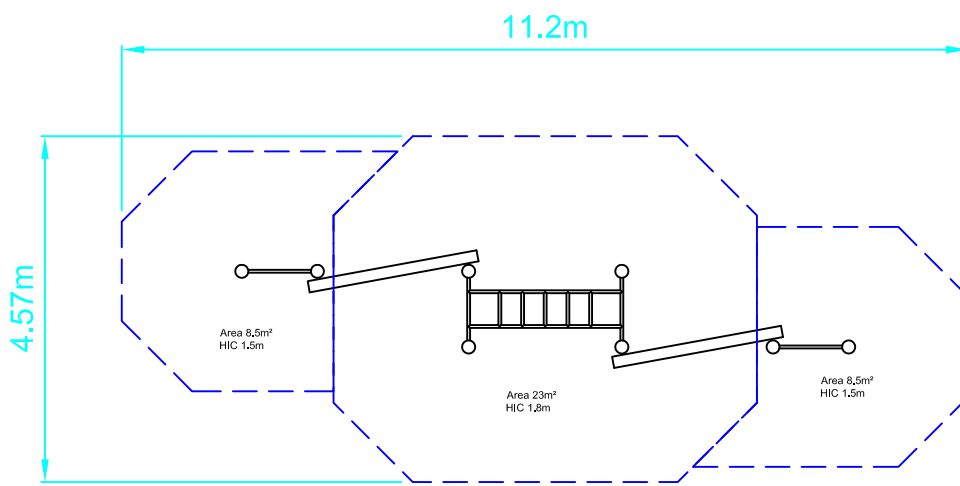

Orchard Tangle Trail Two

ORU081/ORW081

Dwn BF Scale 1:100@A4 21.02.17

design
make
play
SutcliffePlay

SAFETY SURFACING

AREA 40m²

PERIMETER 28m

HIC 1.5m - 17m²

HIC 1.8m - 23m²

PRODUCT SPECIFICS

Age Range 6-14 years

Play Type Physical, locomotor and challenging.

DO NOT SCALE FROM THIS DRAWING
THIS DRAWING MUST NOT BE USED
FOR INSTALLATION PURPOSES.