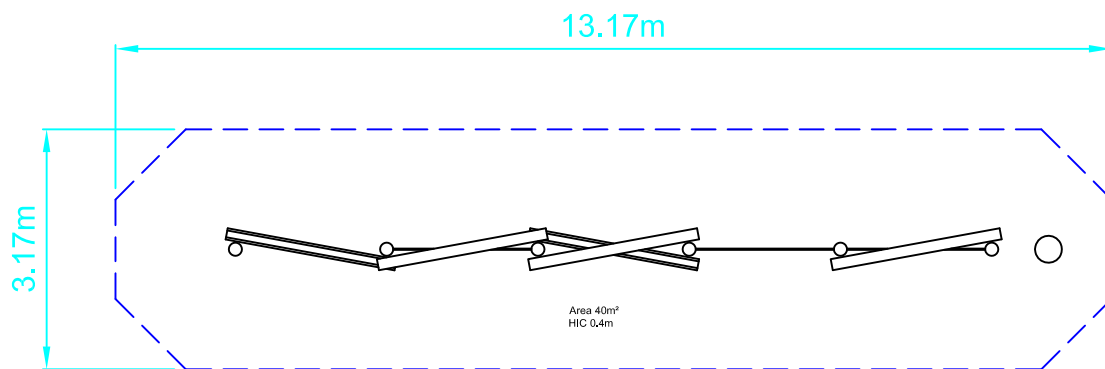

Orchard Tangle Trail One

ORU080/ORW080

Dwn BF Scale 1:100@A4 21.02.17

design
make
play
SutcliffePlay

SAFETY SURFACING

AREA 40m²

PERIMETER 30.5m

HIC 0.4m

PRODUCT SPECIFICS

Age Range 6-14 years

Play Type Physical, social, imaginative
and challenging.

DO NOT SCALE FROM THIS DRAWING
THIS DRAWING MUST NOT BE USED
FOR INSTALLATION PURPOSES.