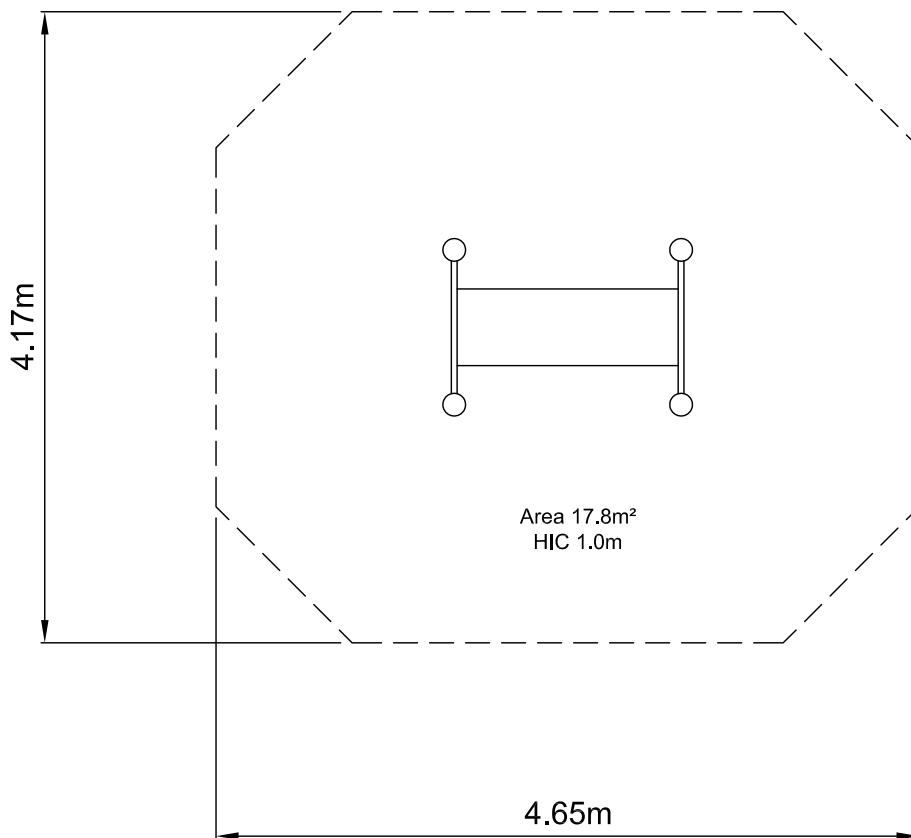

## ORU070/ORW070

Dwn BF Scale 1:50@A4 21.02.17

Rev 01 - 01.08.18

design  
make  
play  
**SutcliffePlay**

**SAFETY SURFACING**  
AREA 17.8m<sup>2</sup>  
PERIMETER 15.5m  
HIC 1.0m

**PRODUCT SPECIFICS**  
Age Range 3-16 years  
Play Type Physical, locomotor and challenging.

**DO NOT SCALE FROM THIS DRAWING**  
**THIS DRAWING MUST NOT BE USED**  
**FOR INSTALLATION PURPOSES.**