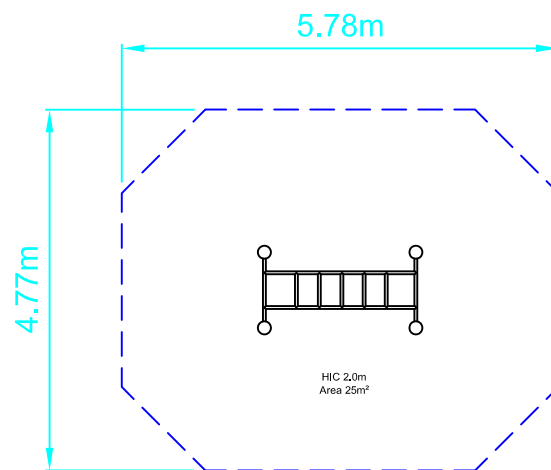

Orchard Inclined Monkey Bars

ORU065/ORW065

Dwn BF Scale 1:100@A4 21.02.17

design
make
play
SutcliffePlay

SAFETY SURFACING

AREA 25m²

PERIMETER 18.5m

HIC 2.0m

PRODUCT SPECIFICS

Age Range 6-14 years

Play Type Physical, imaginative and challenging.

DO NOT SCALE FROM THIS DRAWING
THIS DRAWING MUST NOT BE USED
FOR INSTALLATION PURPOSES.