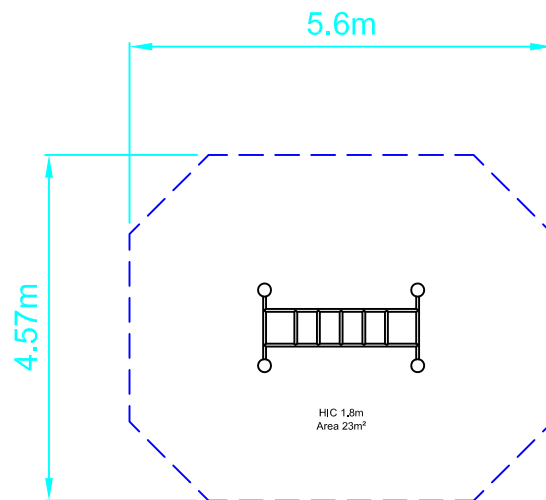

## ORU060/ORW060

Dwn BF Scale 1:100@A4 21.02.17

design  
make  
play  
**SutcliffePlay**

### SAFETY SURFACING

AREA 23m<sup>2</sup>

PERIMETER 18m

HIC 1.8m

### PRODUCT SPECIFICS

Age Range 6-14 years

Play Type Physical, imaginative and challenging.

DO NOT SCALE FROM THIS DRAWING  
THIS DRAWING MUST NOT BE USED  
FOR INSTALLATION PURPOSES.