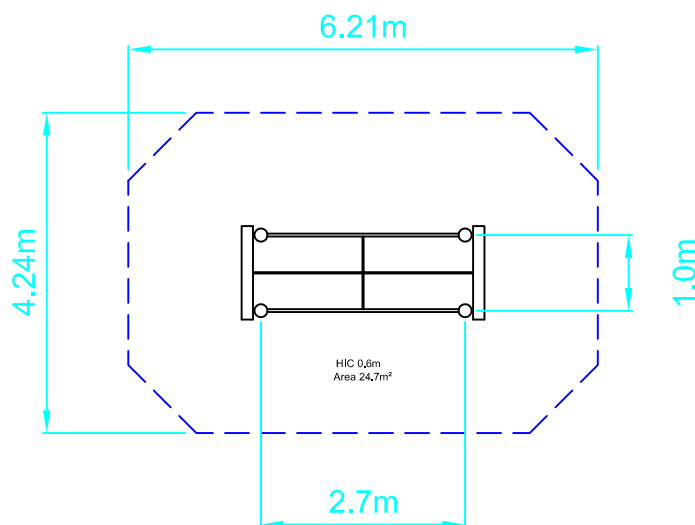

Orchard Burma Bridge

ORU050/ORW050

Dwn BF Scale 1:100@A4 21.02.17

design
make
play
SutcliffePlay

SAFETY SURFACING
NONE REQUIRED
MINIMUM UE ZONE SHOWN
AREA 24.7m²
PERIMETER 18m
HIC 0.6m

PRODUCT SPECIFICS
Age Range 6-14 years
Play Type Physical, imaginative and challenging.

DO NOT SCALE FROM THIS DRAWING
THIS DRAWING MUST NOT BE USED
FOR INSTALLATION PURPOSES.