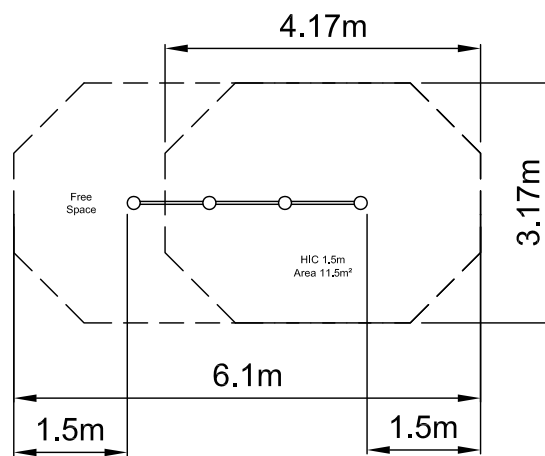

# Orchard Chin Up Bar

ORU035/ORW035

Dwn BF Scale 1:100@A4

Rev 02 - 21.02.17

design  
make  
play  
**SutcliffePlay**

SAFETY SURFACING  
AREA 11.5m<sup>2</sup>  
PERIMETER 12.5m  
HIC 1.5m

## PRODUCT SPECIFICS

Age Range 6-14 years

Play Type Physical, imaginative, social, challenging,  
locomotor and intellectual.

DO NOT SCALE FROM THIS DRAWING  
THIS DRAWING MUST NOT BE USED  
FOR INSTALLATION PURPOSES.